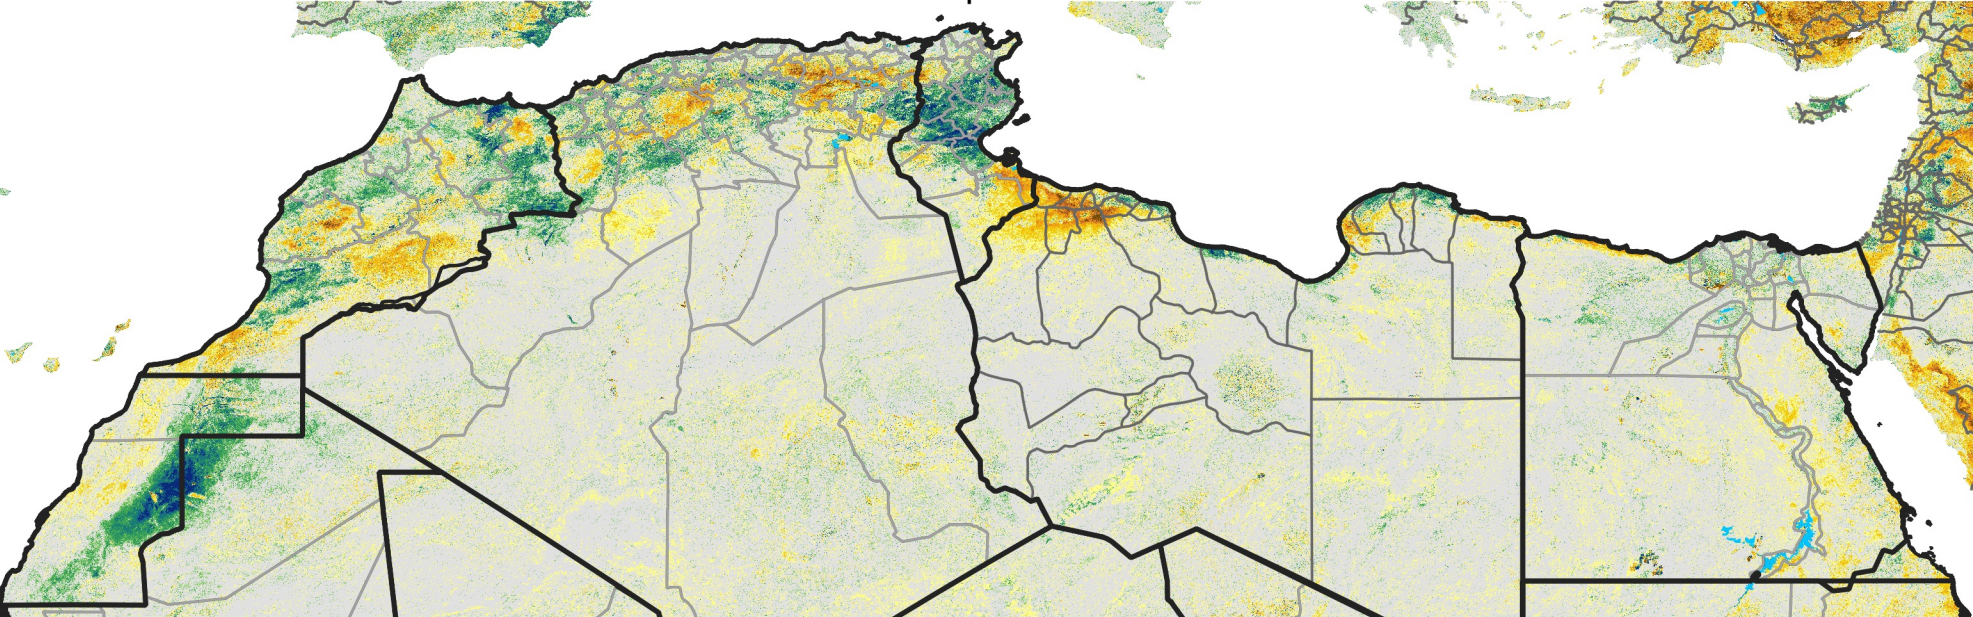

North Africa Percent of Mean NDVI

2017 / Mean (2012 - 2021)
Period 20 / Apr 01 - 10, 2017

Percent of Normal