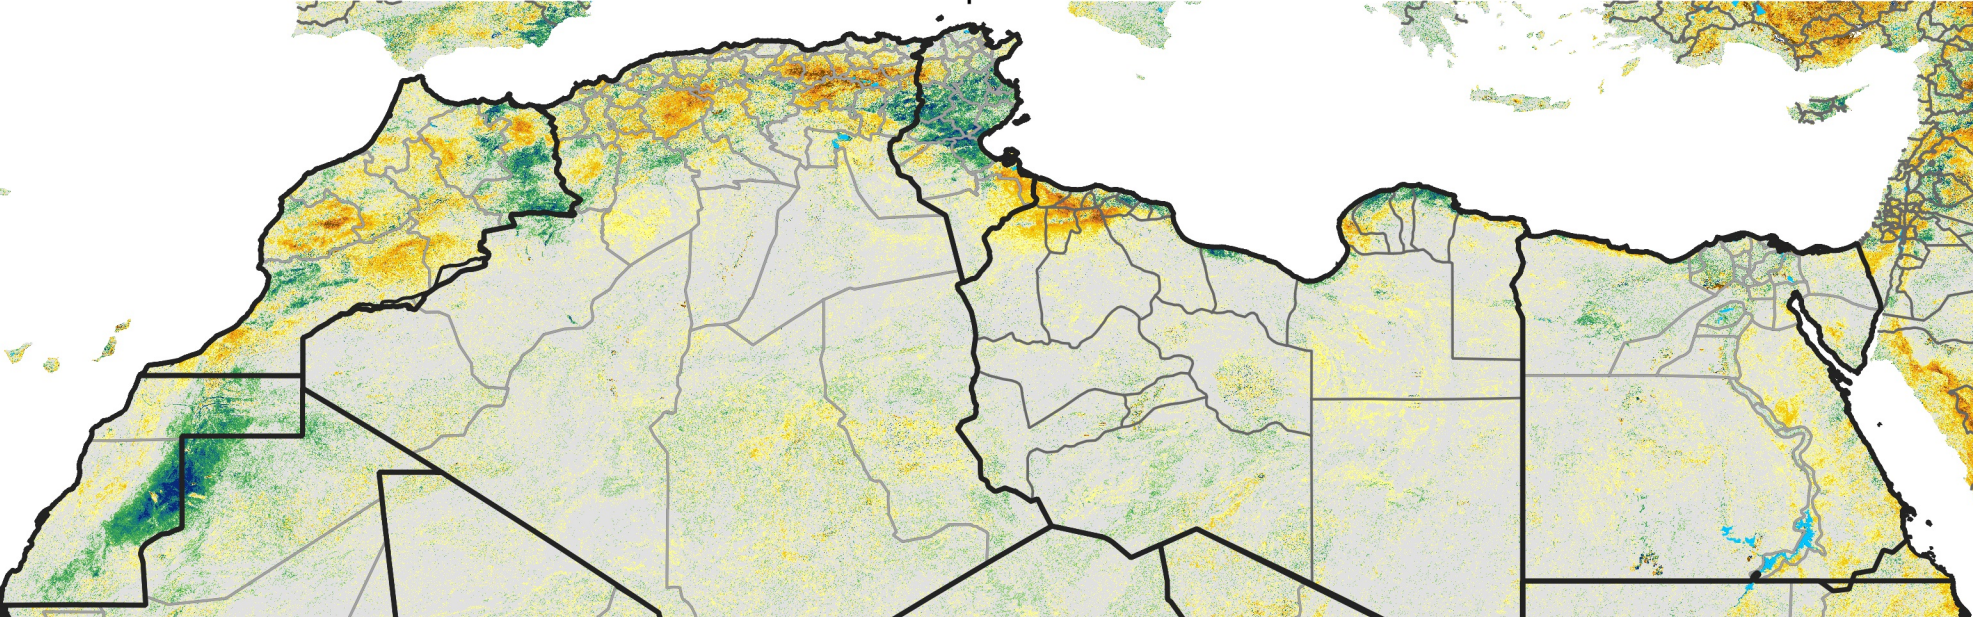

North Africa Percent of Mean NDVI

2017 / Mean (2012 - 2021)
Period 22 / Apr 11 - 20, 2017

Percent of Normal