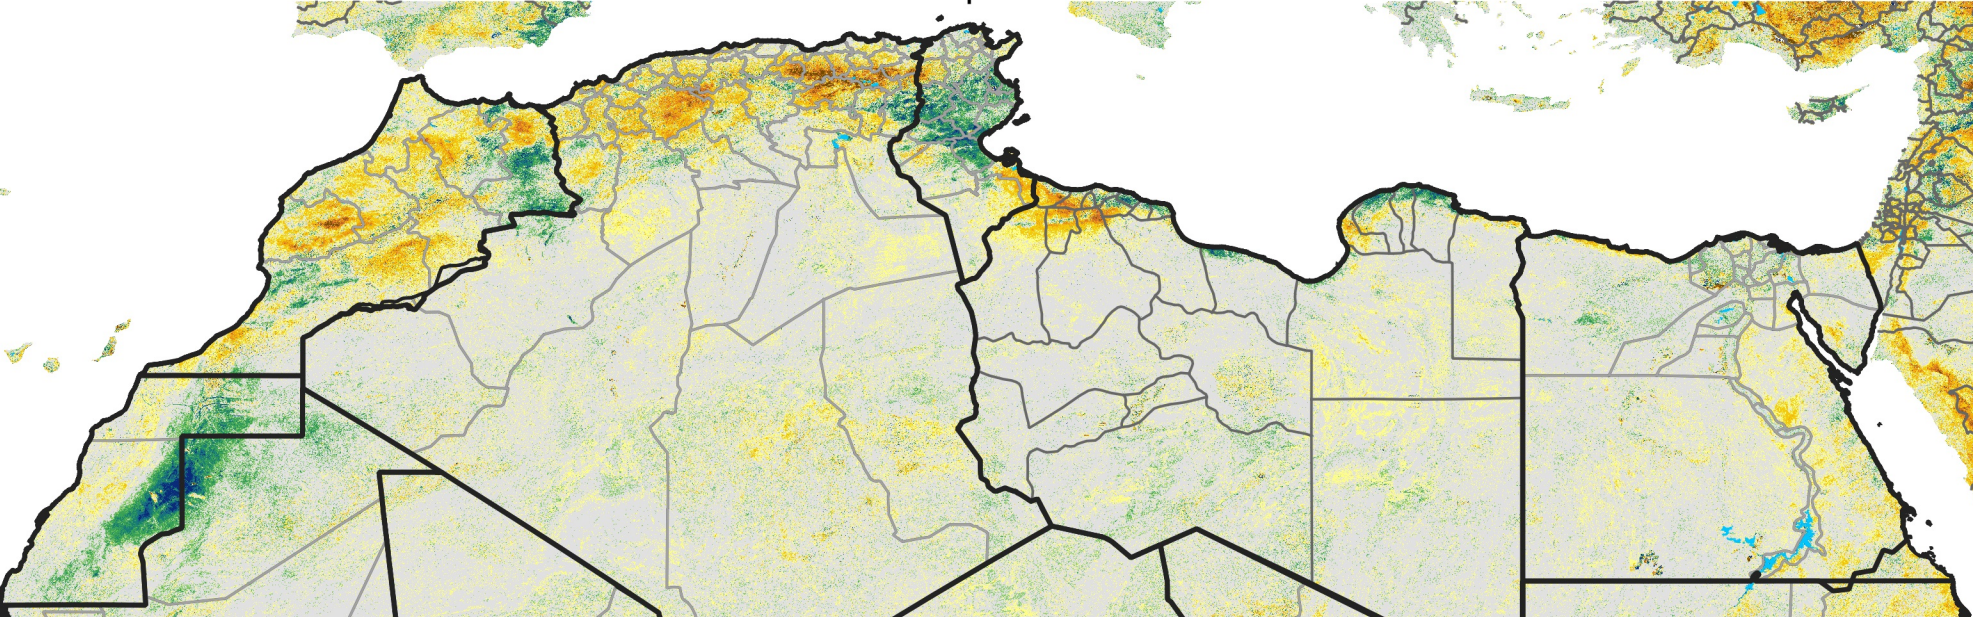

# North Africa Percent of Mean NDVI

2017 / Mean (2012 - 2021)  
Period 23 / Apr 16 - 25, 2017