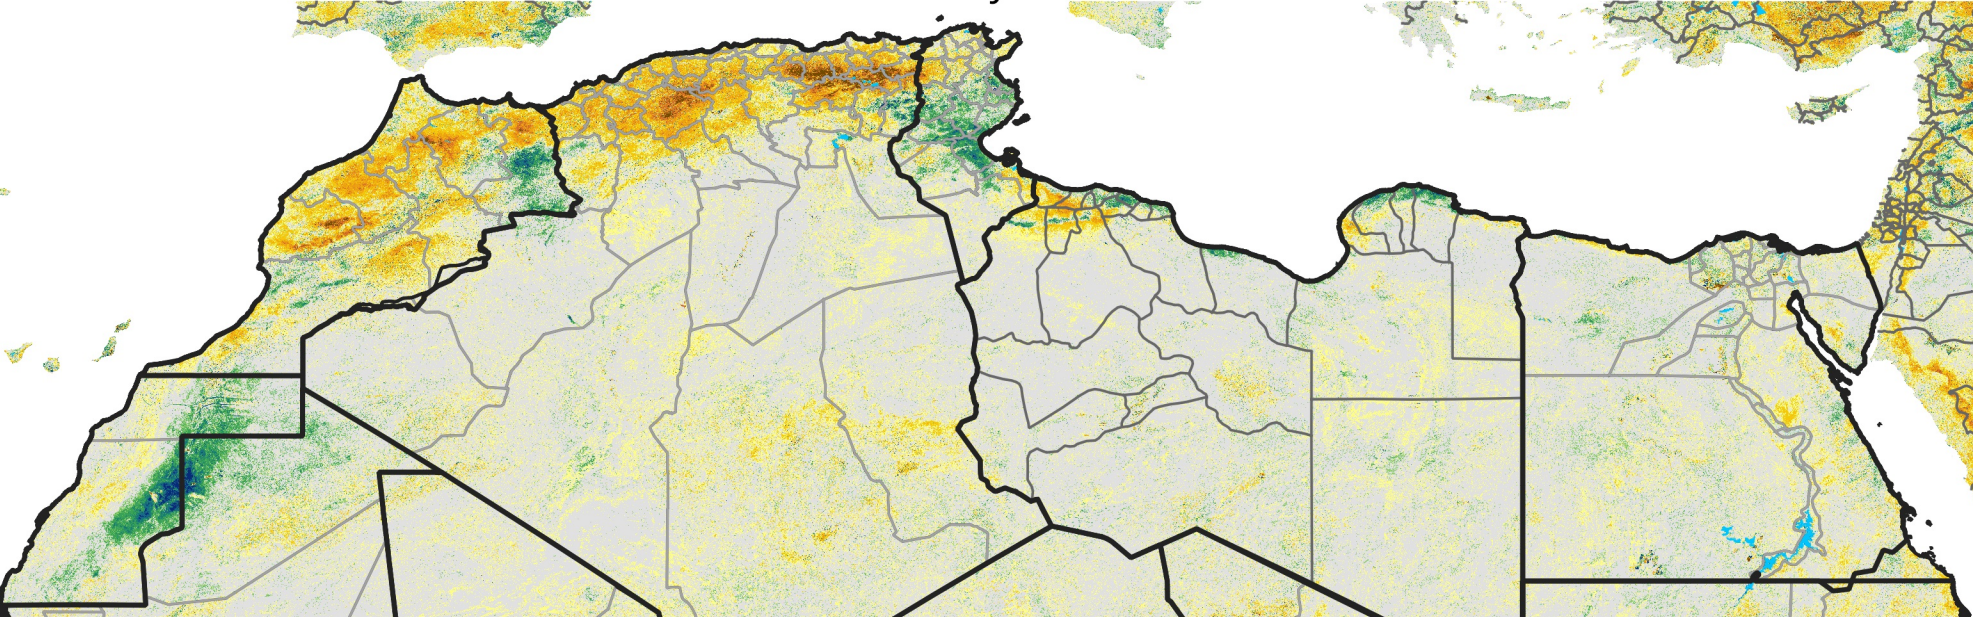

North Africa Percent of Mean NDVI

2017 / Mean (2012 - 2021)
Period 26 / May 01 - 10, 2017

Percent of Normal