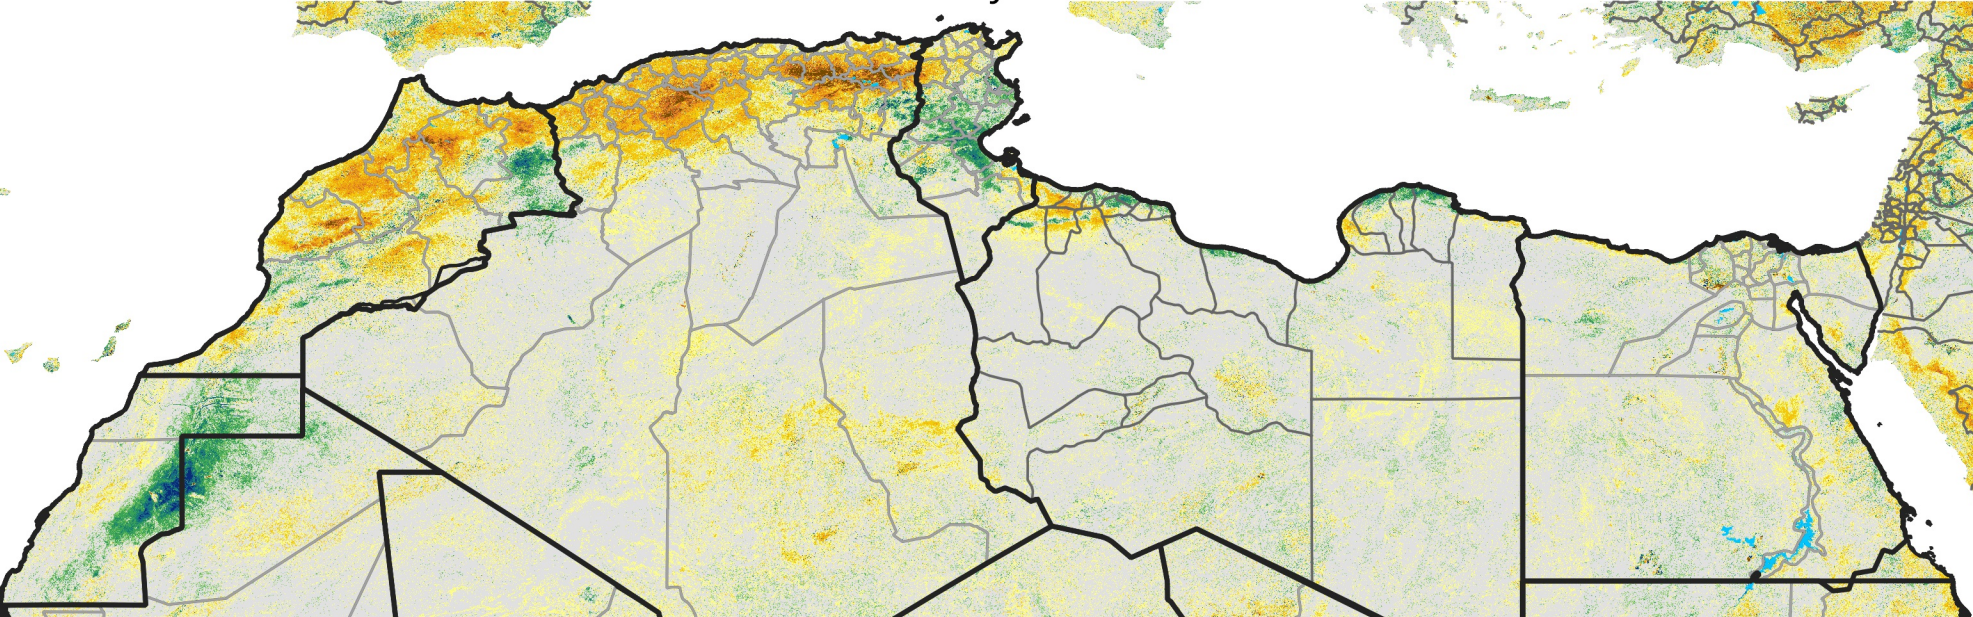

North Africa Percent of Mean NDVI

2017 / Mean (2012 - 2021)
Period 27 / May 06 - 15, 2017

Percent of Normal