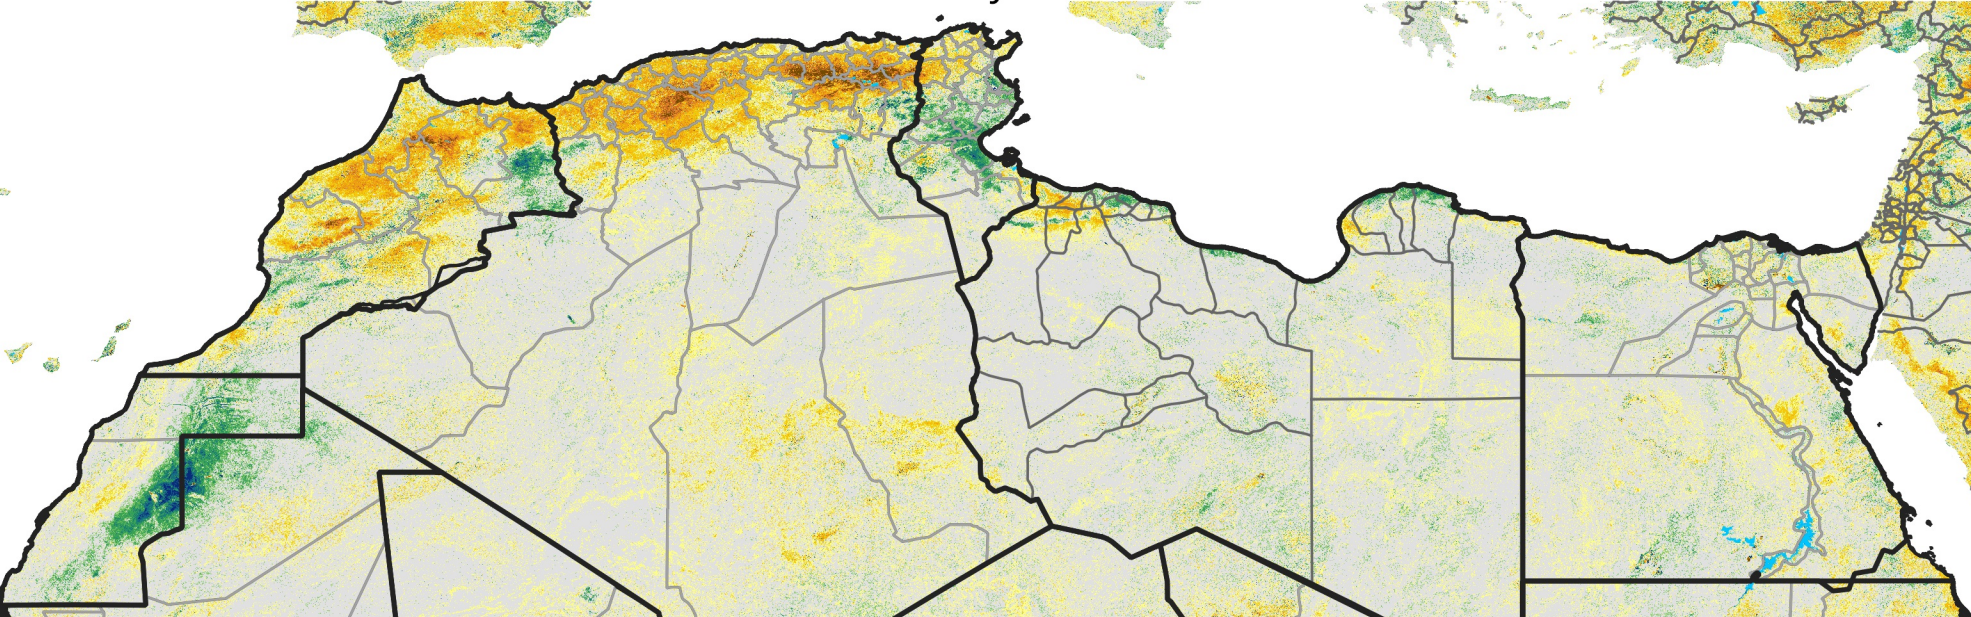

# North Africa Percent of Mean NDVI

2017 / Mean (2012 - 2021)  
Period 28 / May 11 - 20, 2017