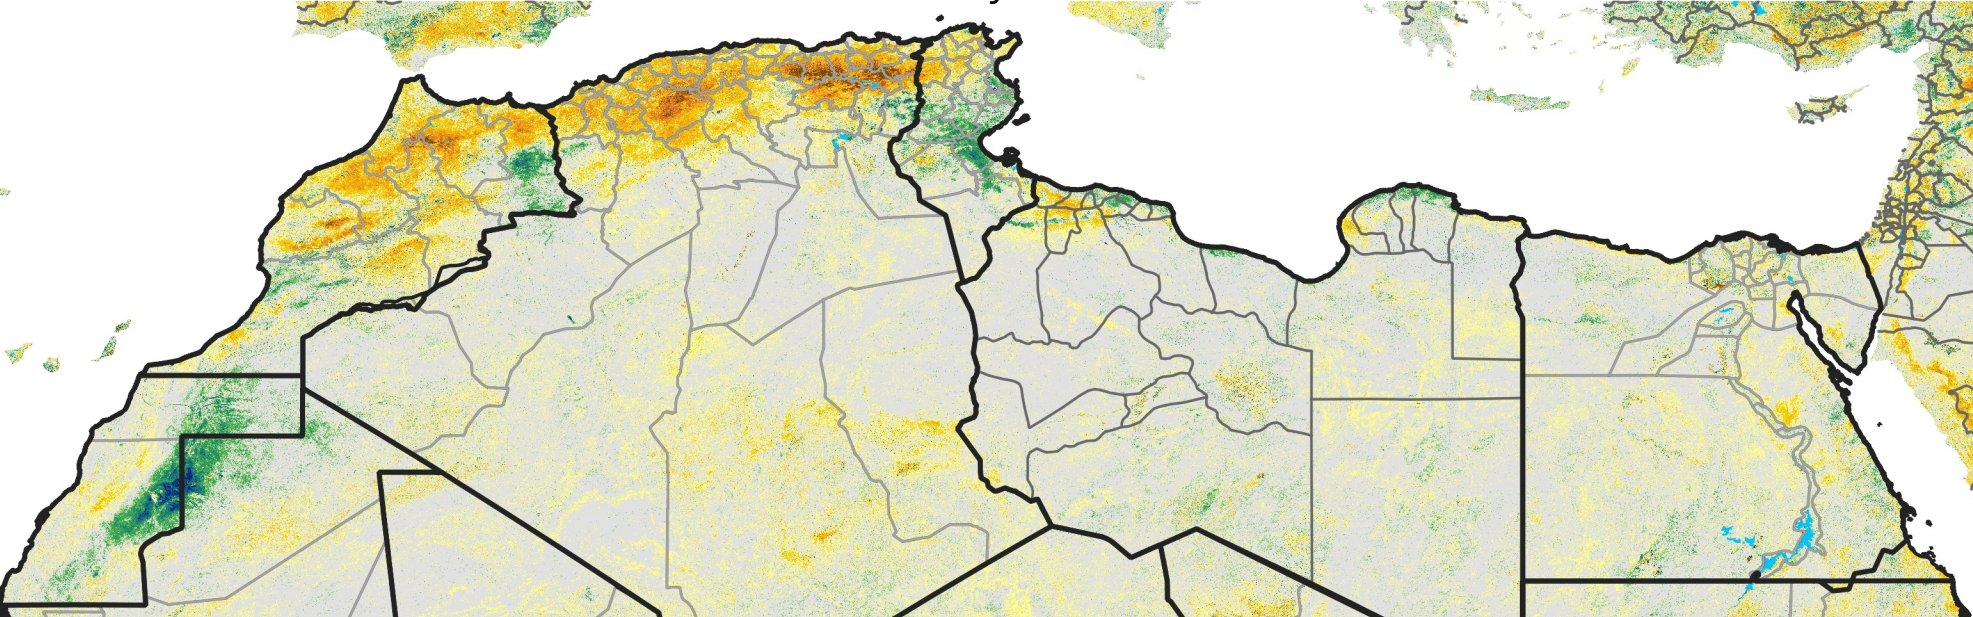

North Africa Percent of Mean NDVI

2017 / Mean (2012 - 2021)
Period 29 / May 16 - 25, 2017

Percent of Normal