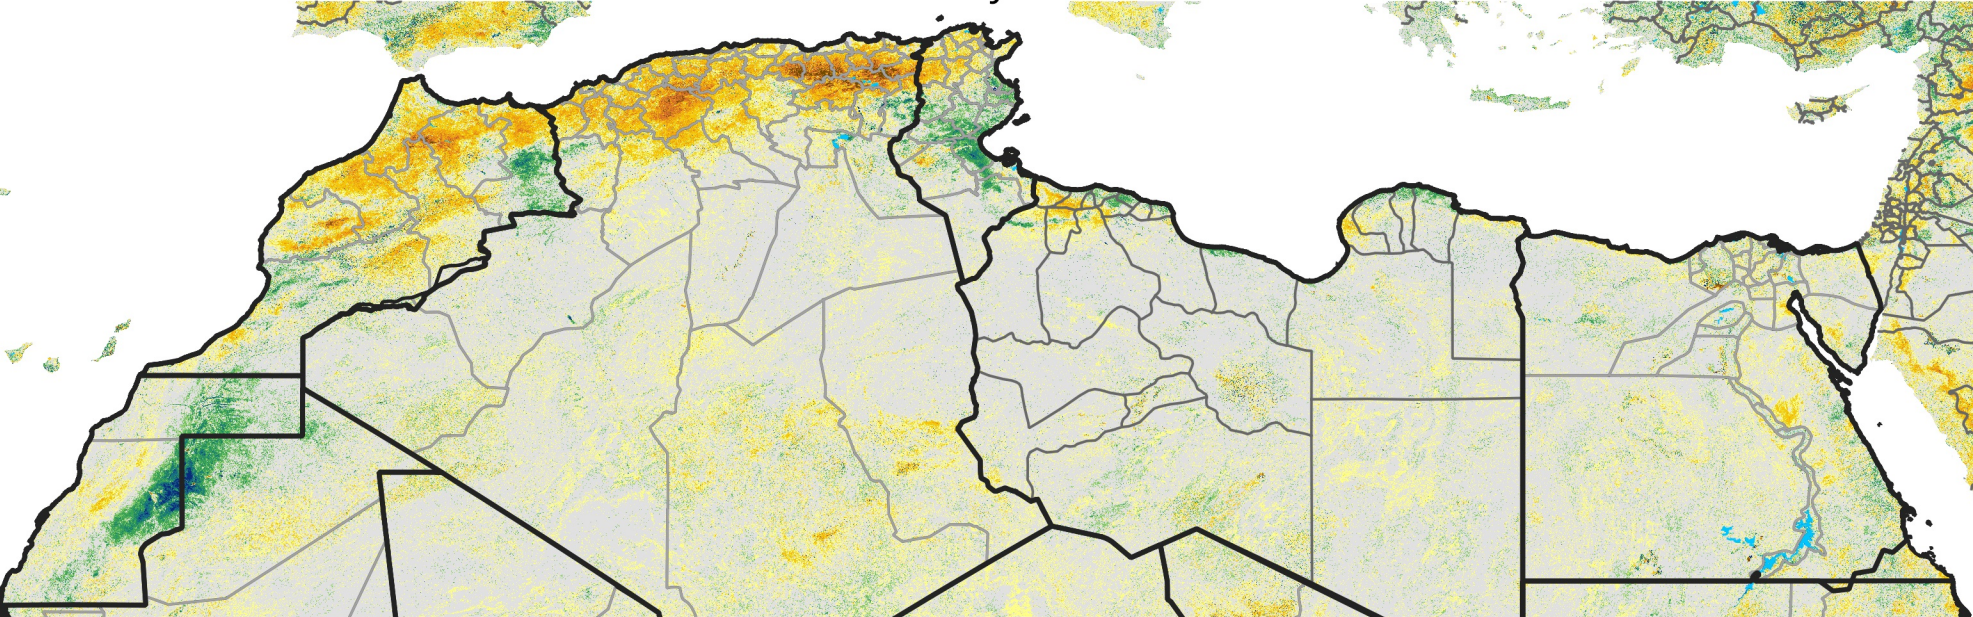

# North Africa Percent of Mean NDVI

2017 / Mean (2012 - 2021)  
Period 30 / May 21 - 31, 2017