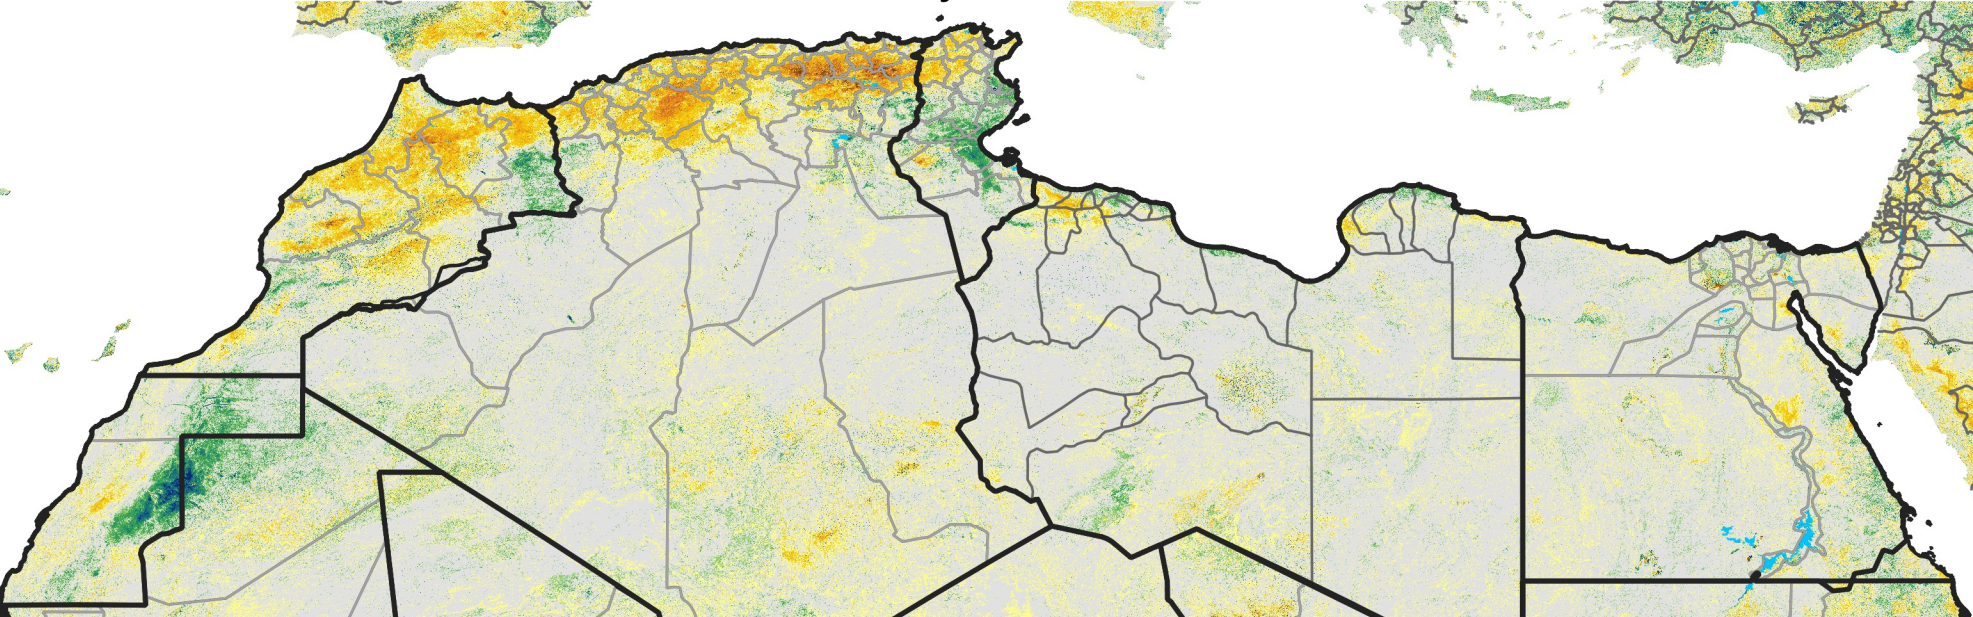

North Africa Percent of Mean NDVI

2017 / Mean (2012 - 2021)

Period 32 / Jun 01 - 10, 2017

Percent of Normal