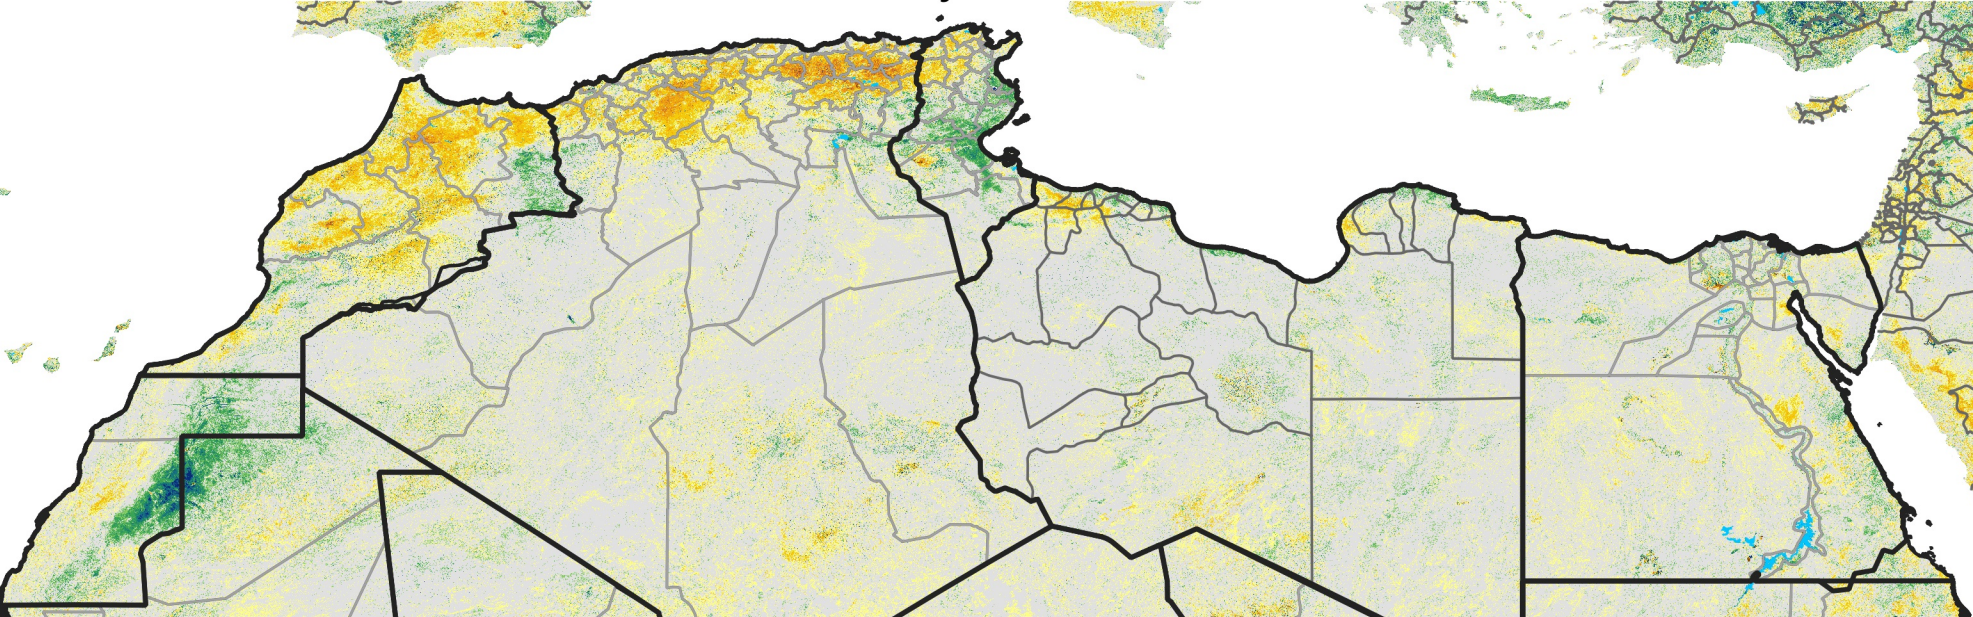

North Africa Percent of Mean NDVI

2017 / Mean (2012 - 2021)

Period 34 / Jun 11 - 20, 2017

Percent of Normal