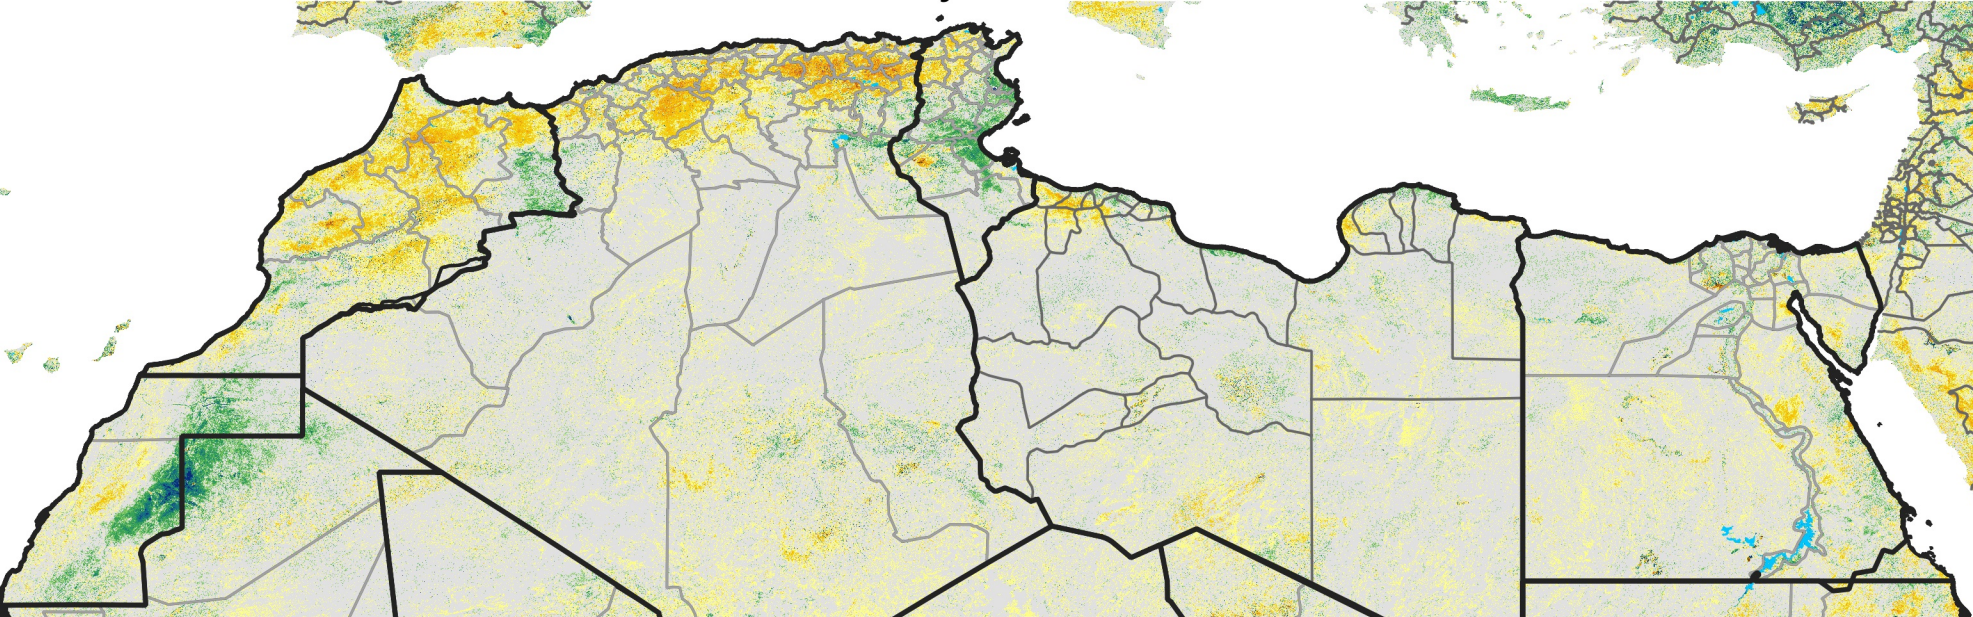

North Africa Percent of Mean NDVI

2017 / Mean (2012 - 2021)

Period 35 / Jun 16 - 25, 2017

Percent of Normal