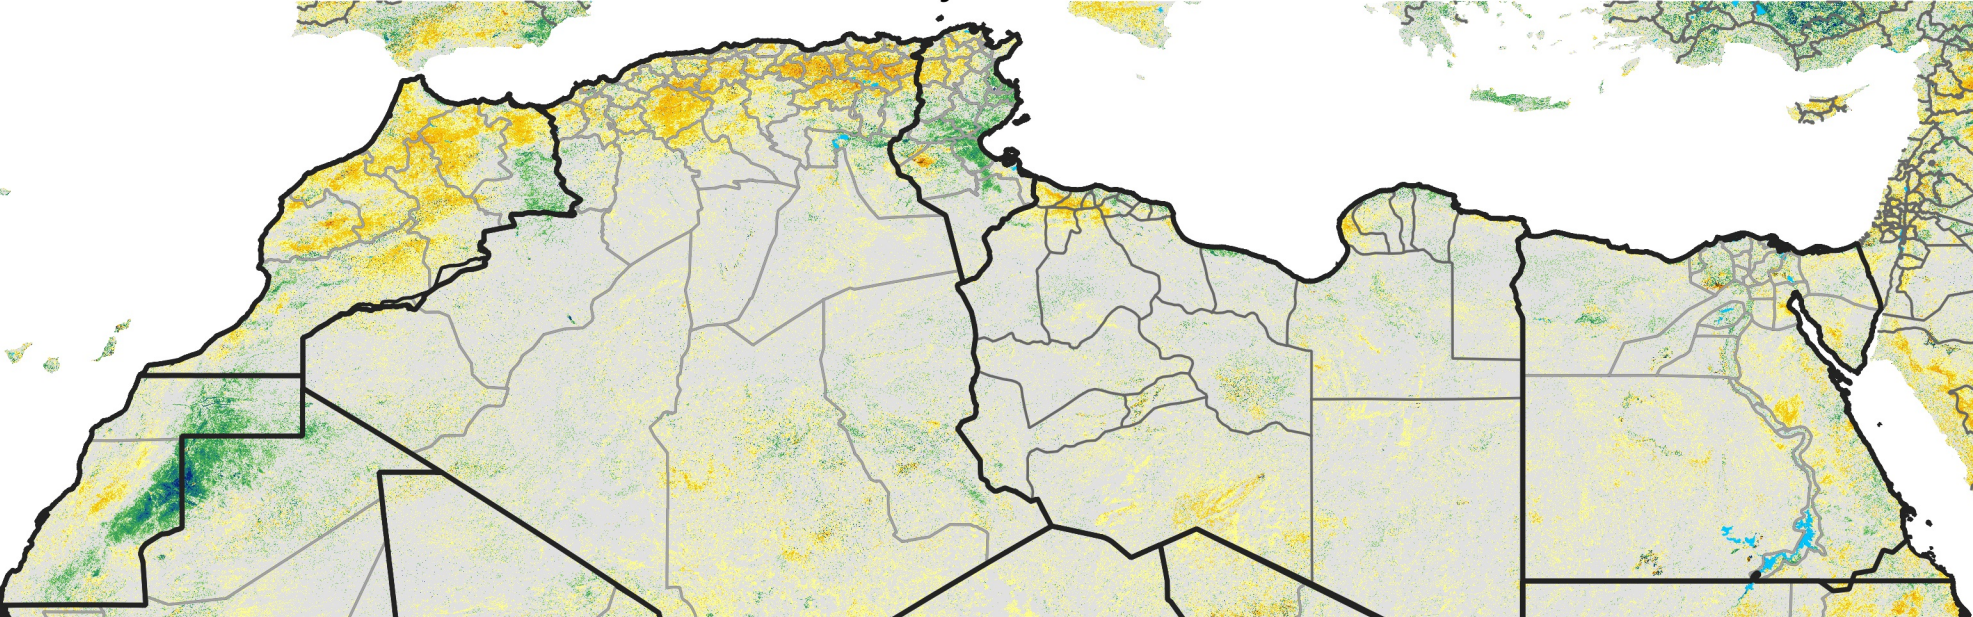

North Africa Percent of Mean NDVI

2017 / Mean (2012 - 2021)

Period 36 / Jun 21 - 30, 2017

Percent of Normal