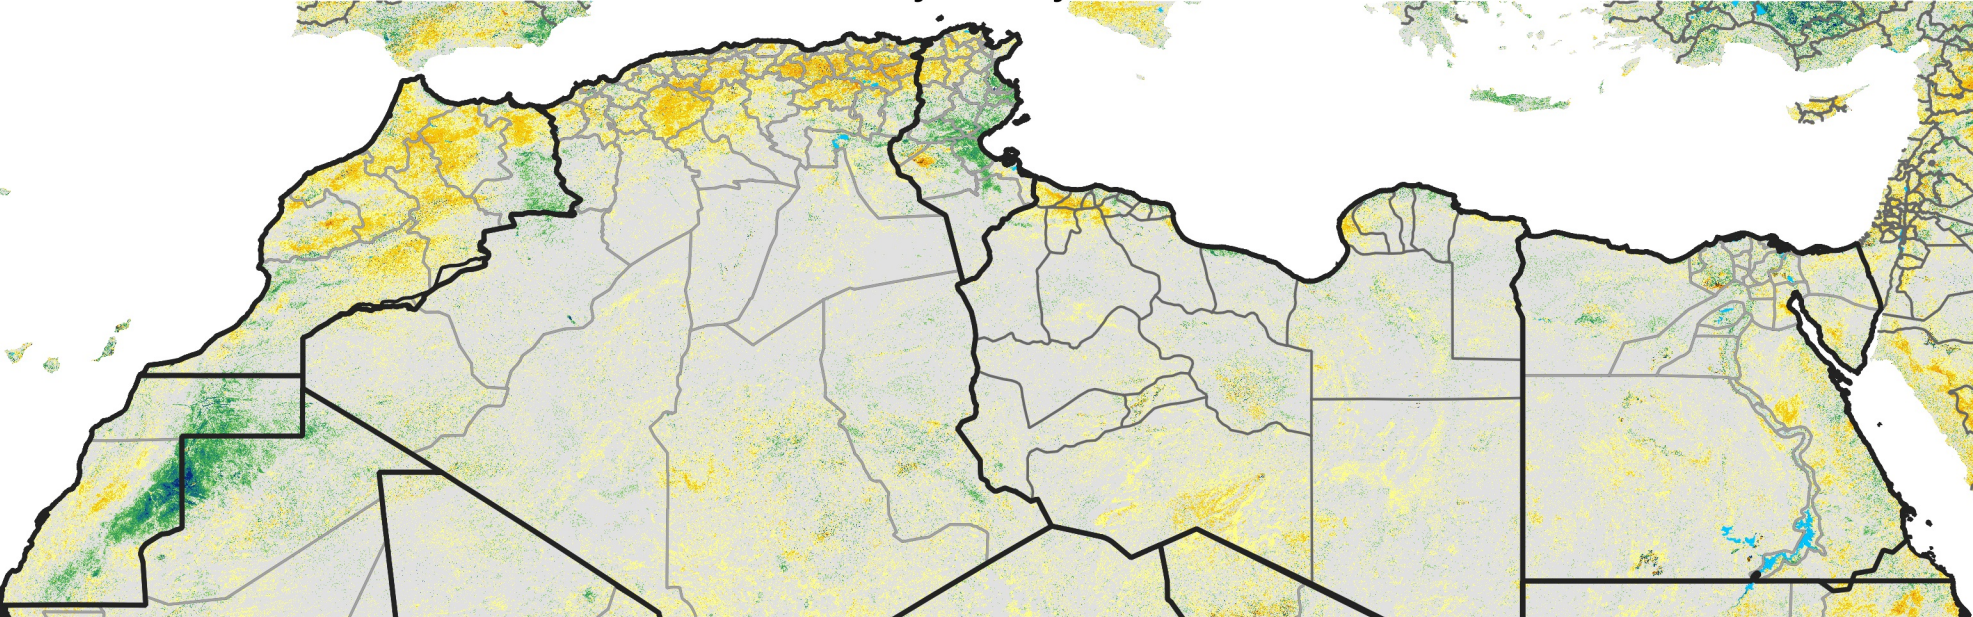

# North Africa Percent of Mean NDVI

2017 / Mean (2012 - 2021)  
Period 37 / Jun 26 - Jul 05, 2017