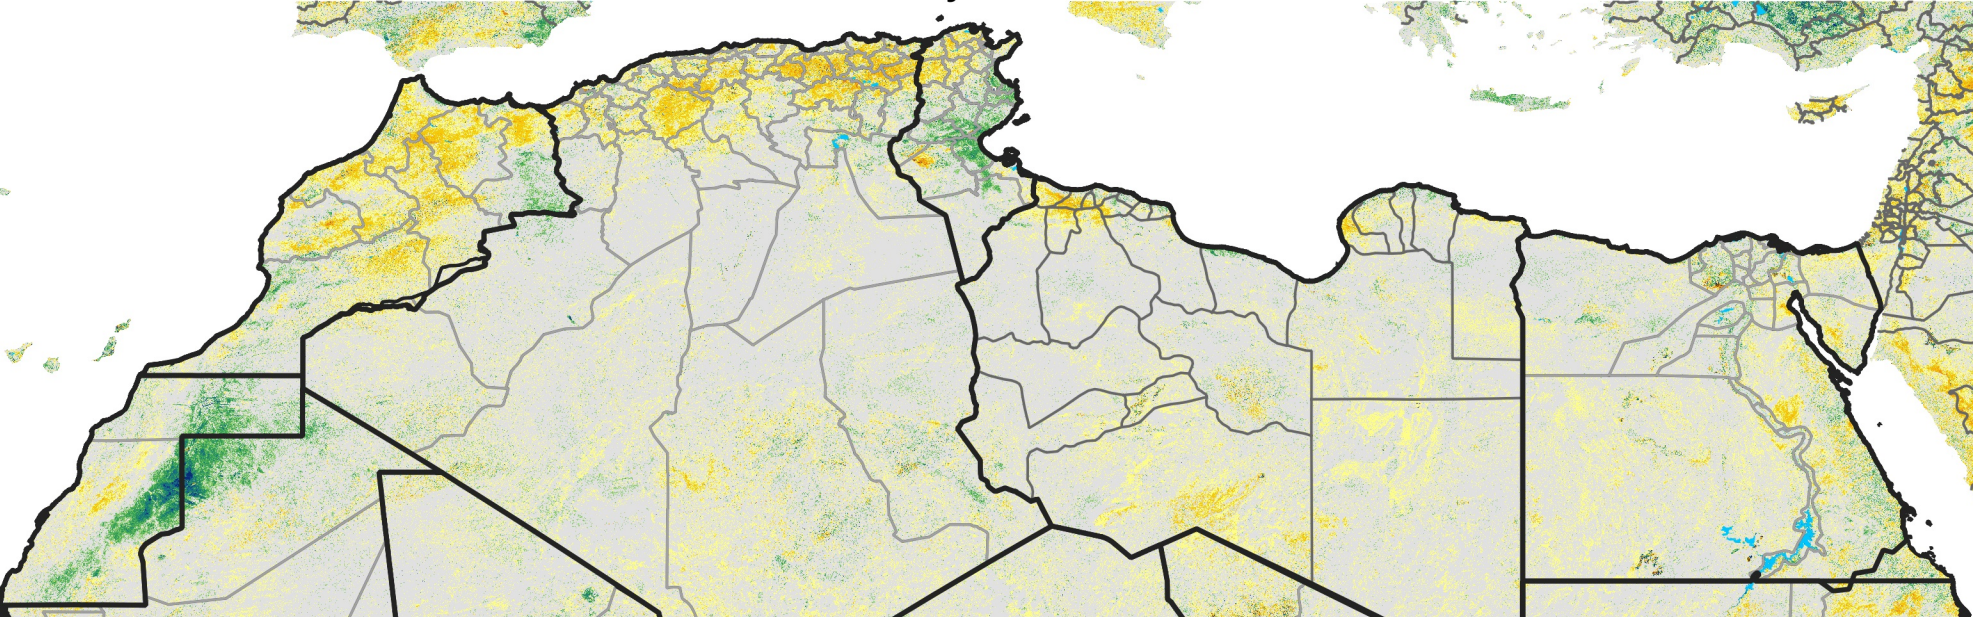

North Africa Percent of Mean NDVI

2017 / Mean (2012 - 2021)

Period 38 / Jul 01 - 10, 2017

Percent of Normal