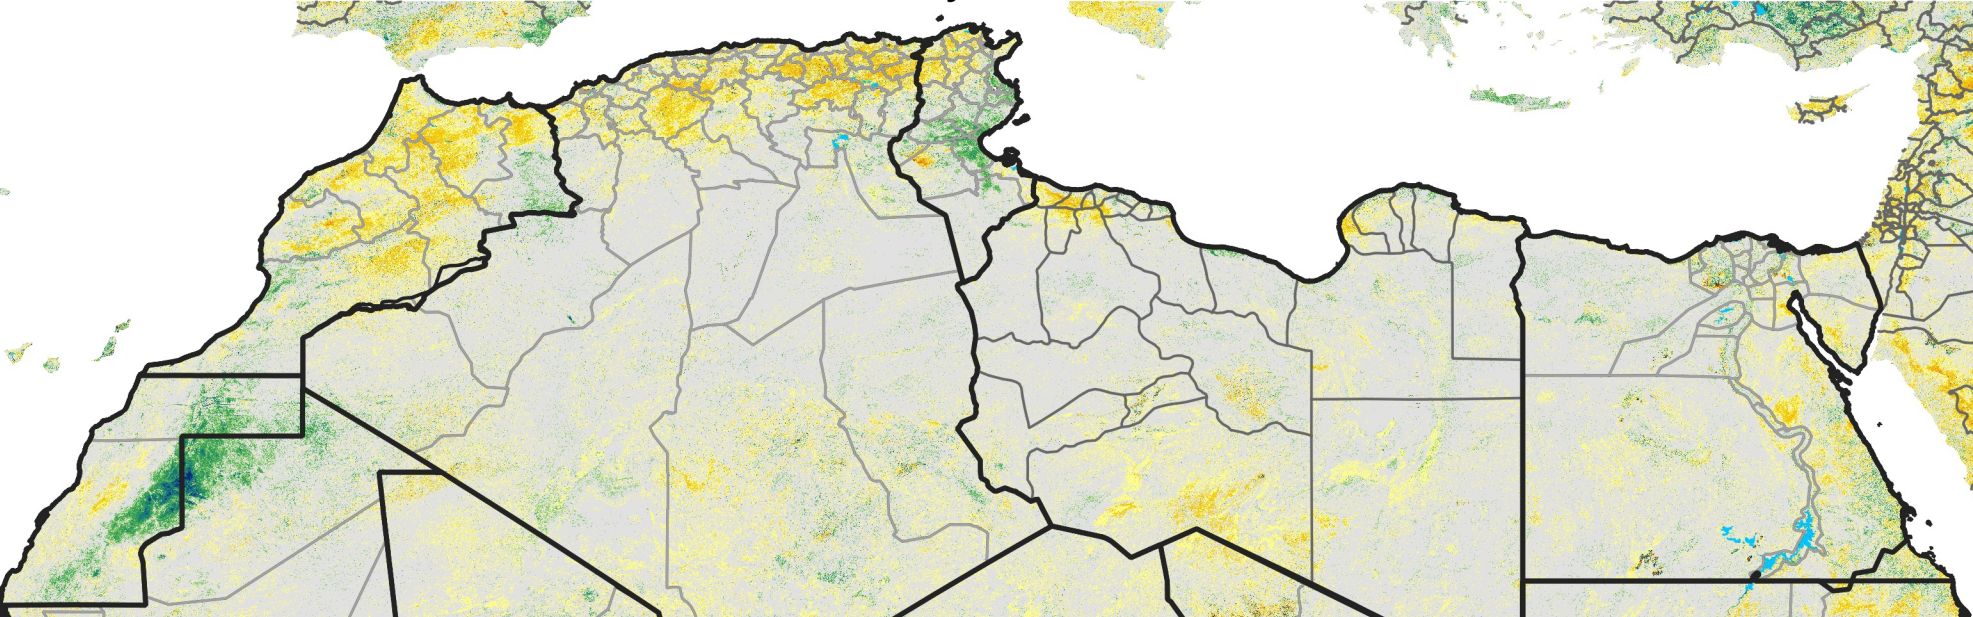

# North Africa Percent of Mean NDVI

2017 / Mean (2012 - 2021)

Period 39 / Jul 06 - 15, 2017