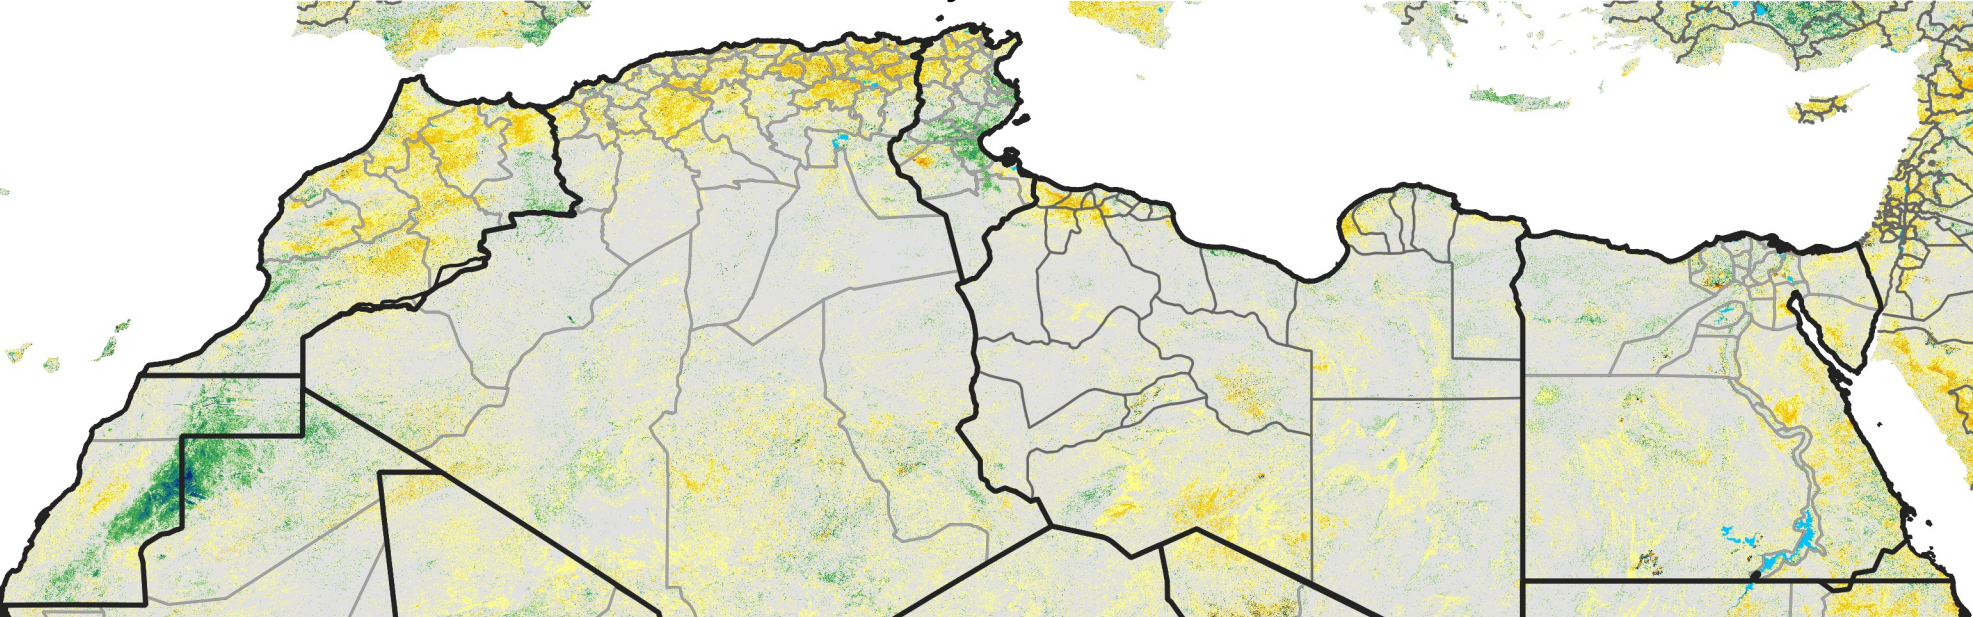

North Africa Percent of Mean NDVI

2017 / Mean (2012 - 2021)

Period 40 / Jul 11 - 20, 2017

Percent of Normal