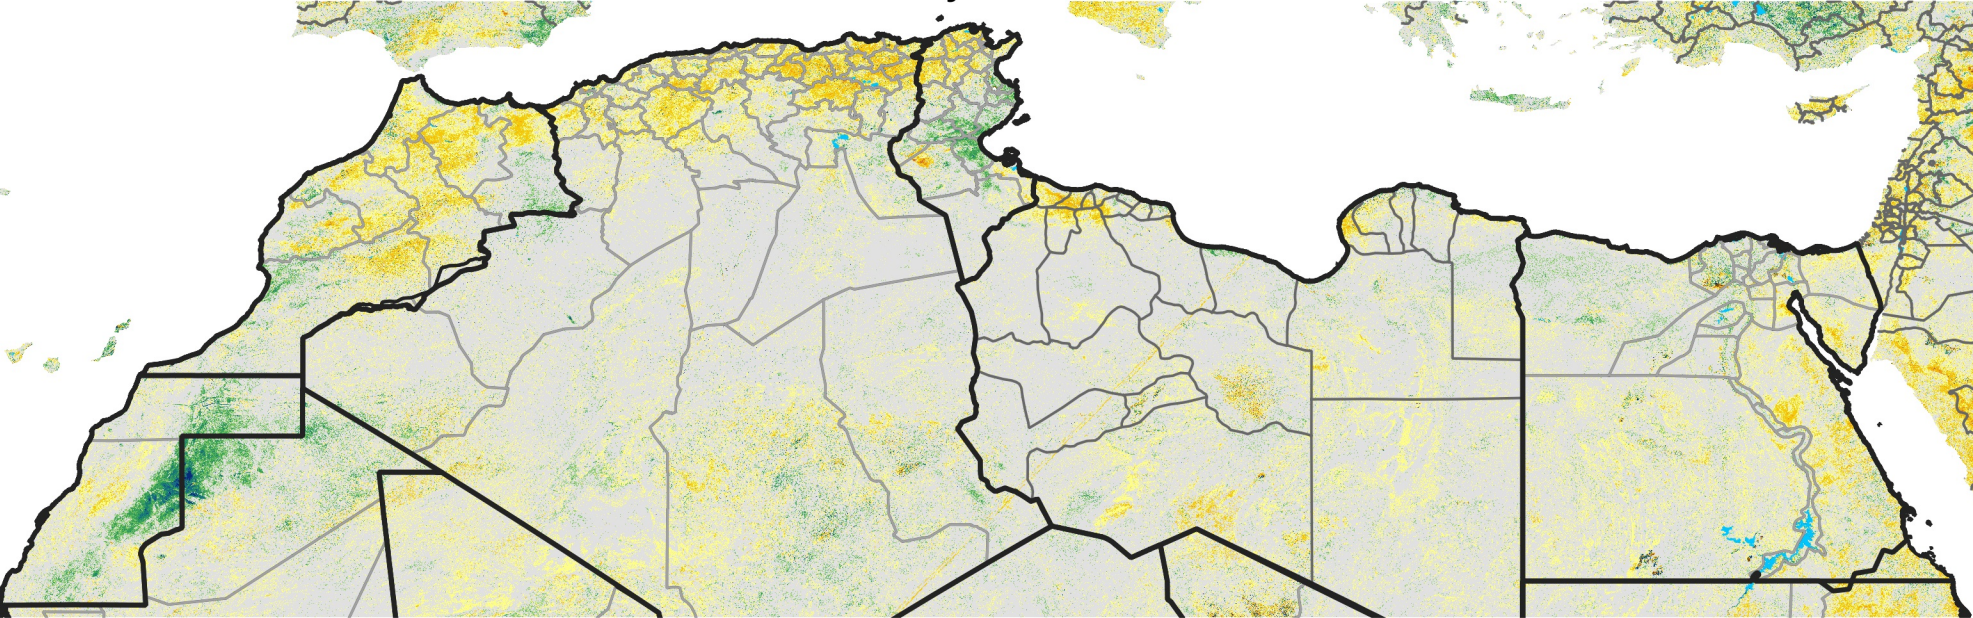

# North Africa Percent of Mean NDVI

2017 / Mean (2012 - 2021)

Period 41 / Jul 16 - 25, 2017