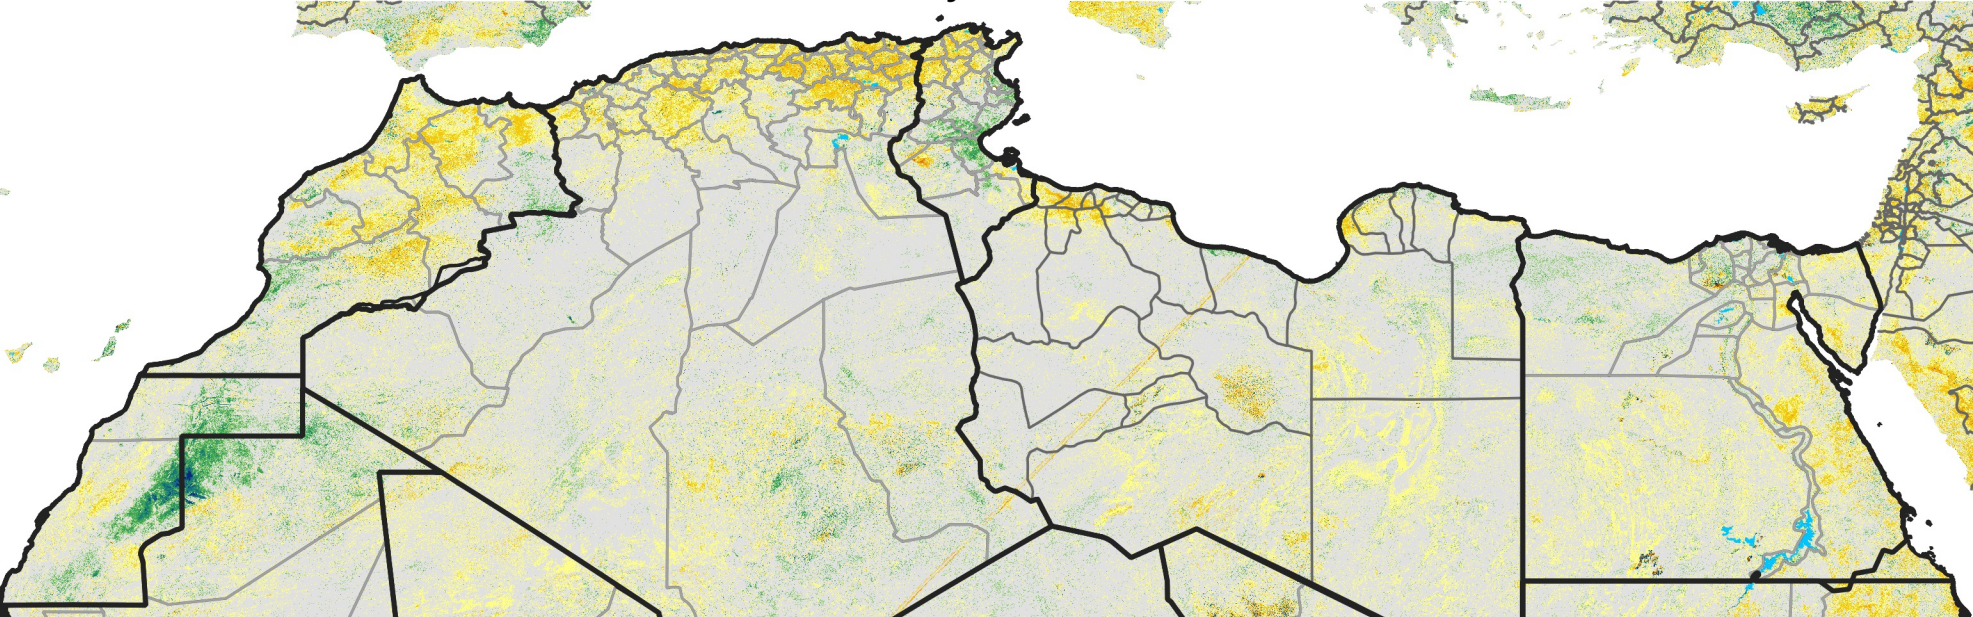

North Africa Percent of Mean NDVI

2017 / Mean (2012 - 2021)

Period 42 / Jul 21 - 31, 2017

Percent of Normal