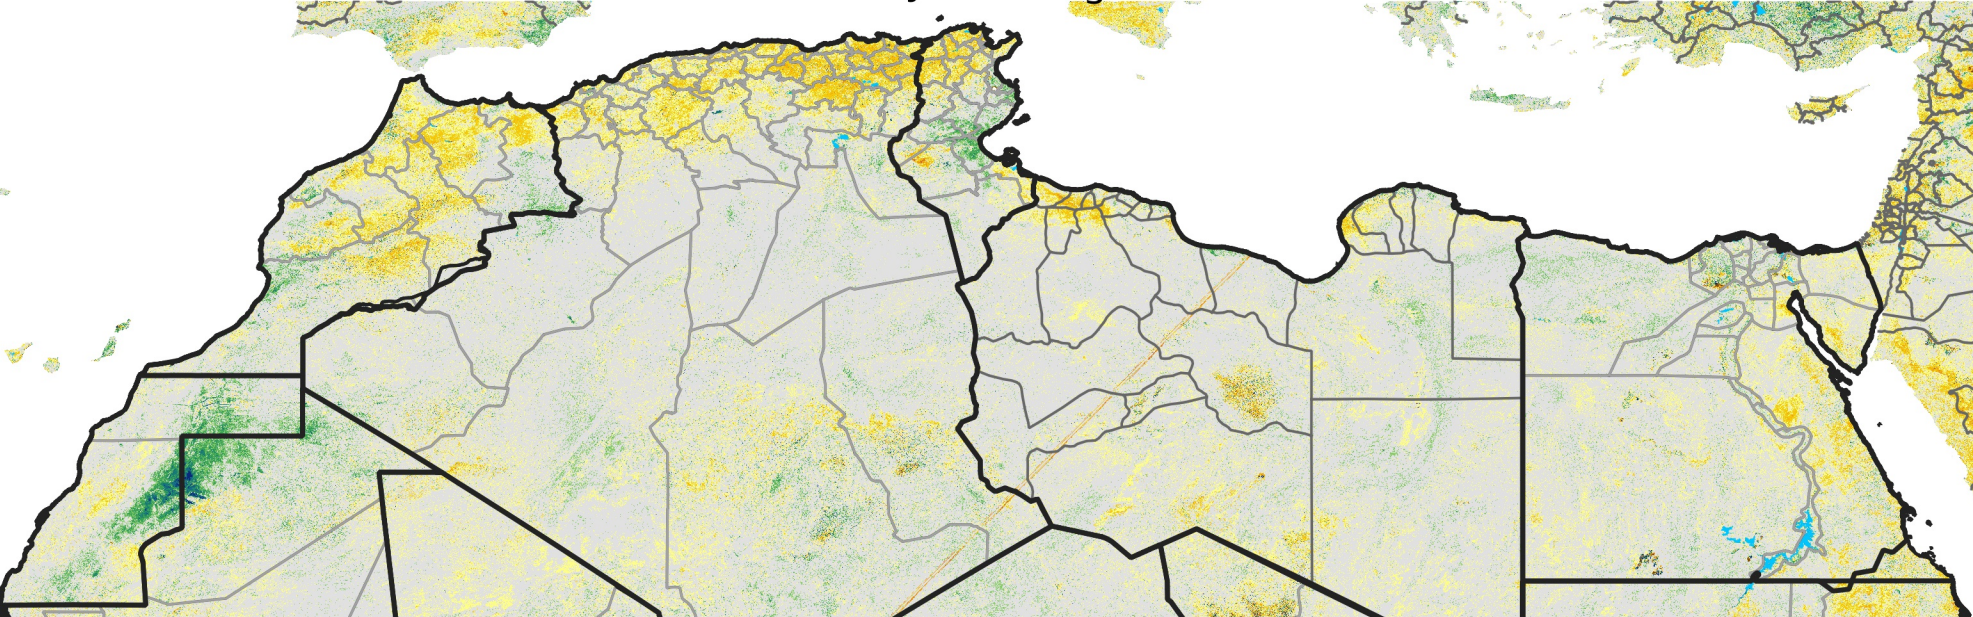

North Africa Percent of Mean NDVI

2017 / Mean (2012 - 2021)
Period 43 / Jul 26 - Aug 05, 2017

Percent of Normal