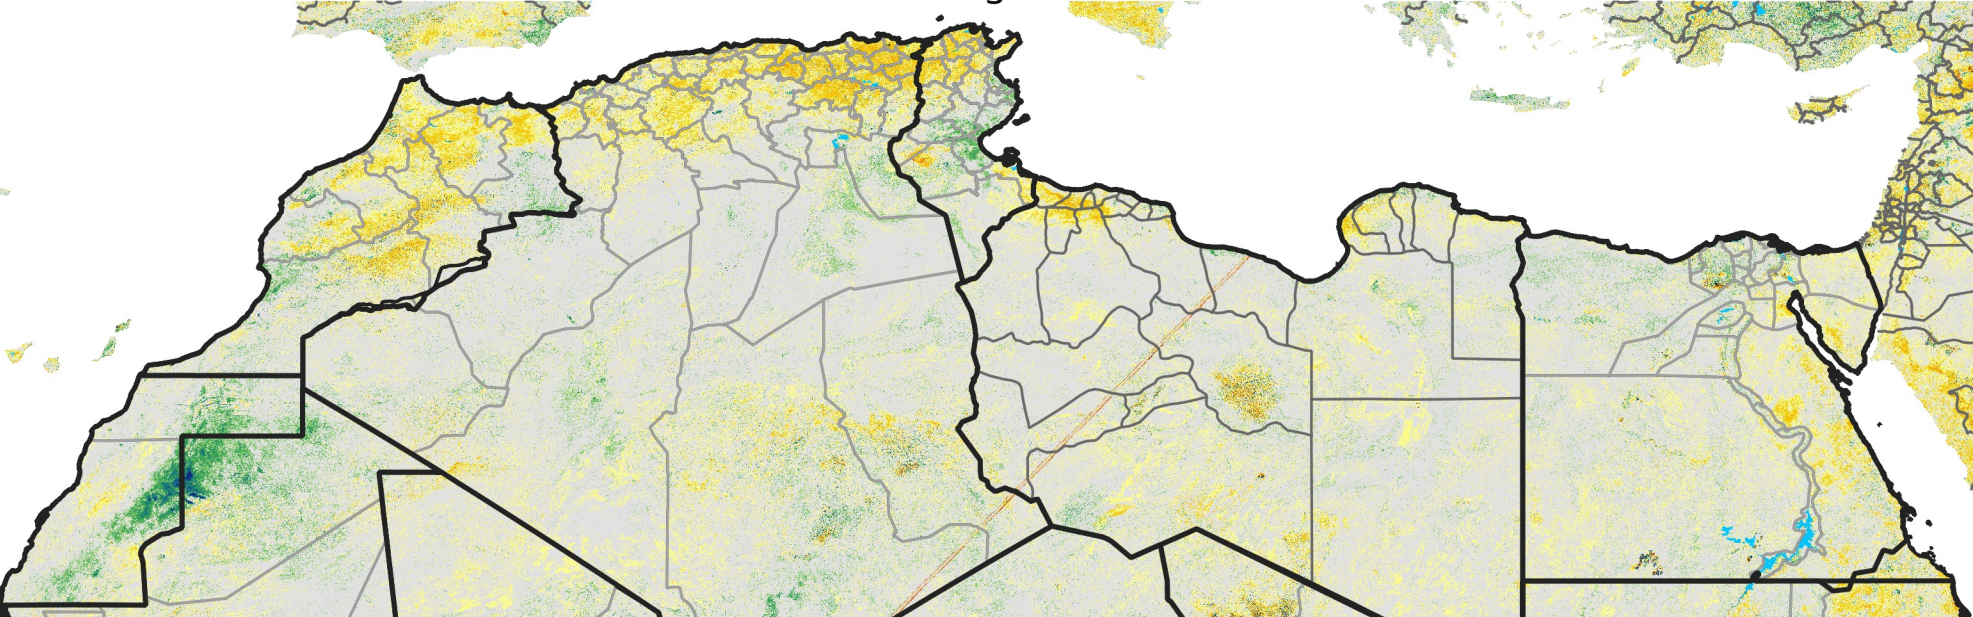

North Africa Percent of Mean NDVI

2017 / Mean (2012 - 2021)
Period 44 / Aug 01 - 10, 2017

Percent of Normal