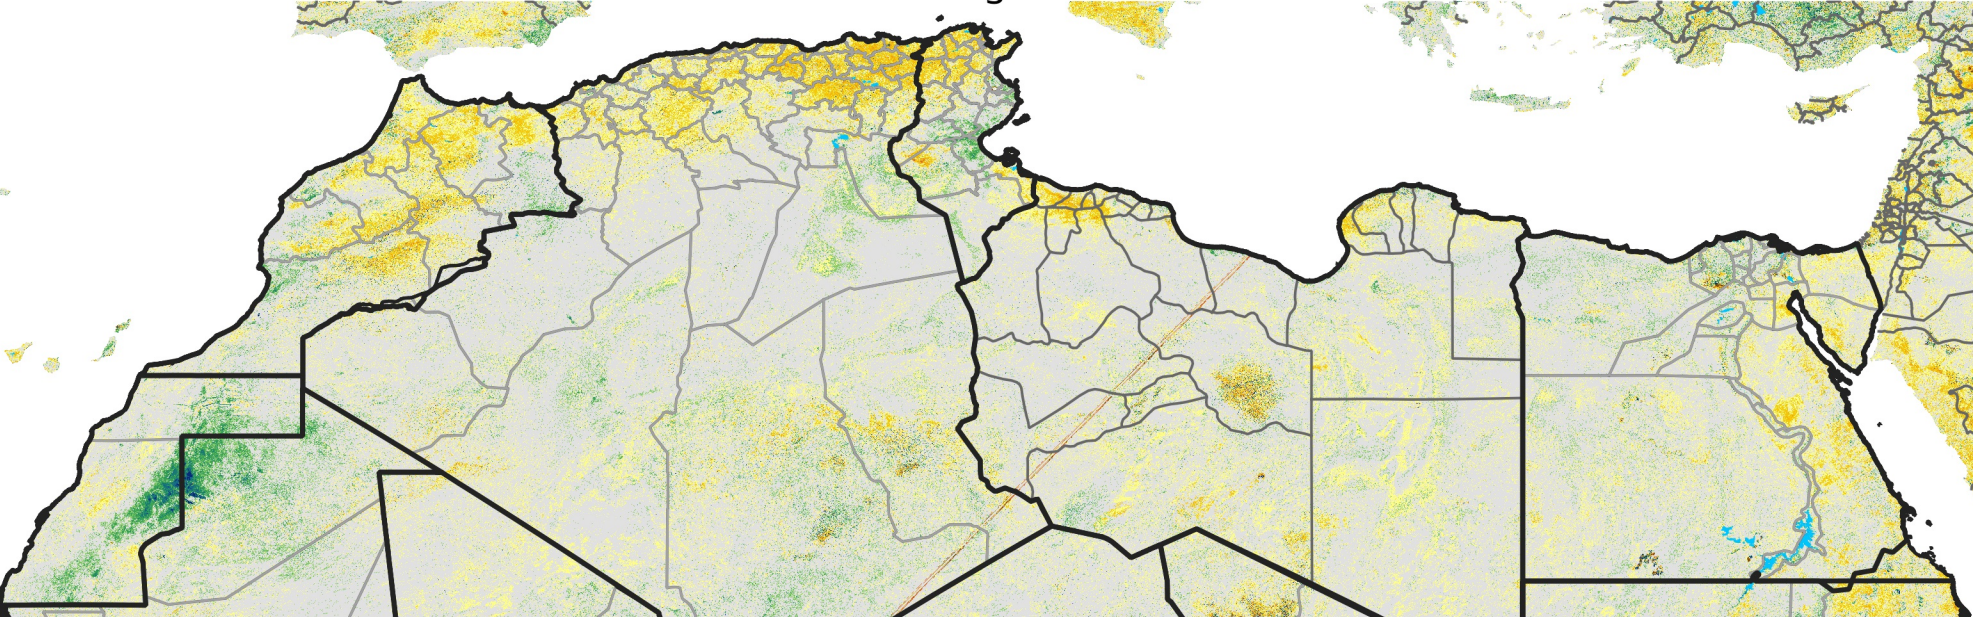

North Africa Percent of Mean NDVI

2017 / Mean (2012 - 2021)
Period 45 / Aug 06 - 15, 2017

Percent of Normal