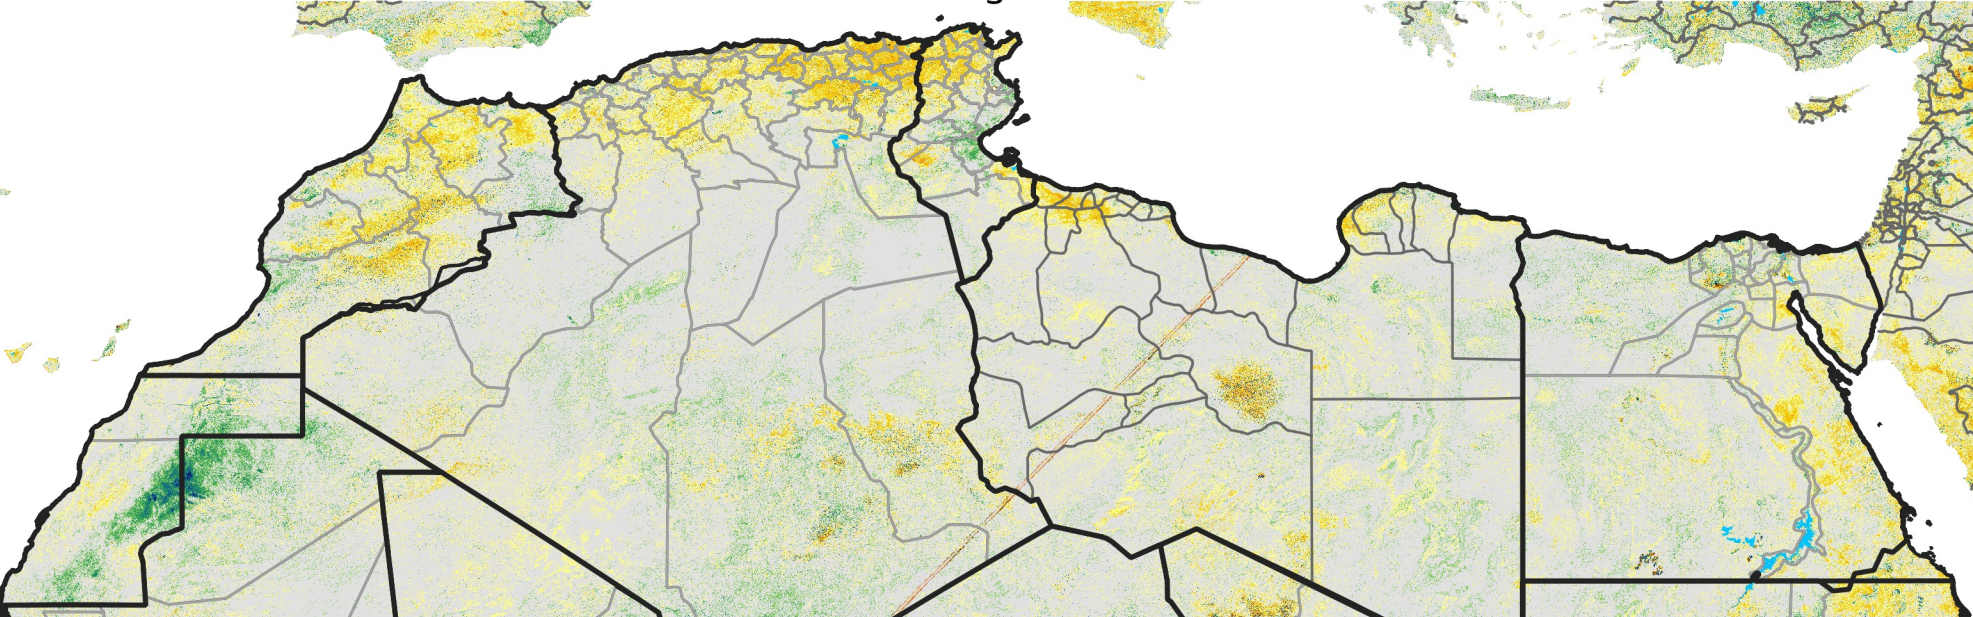

North Africa Percent of Mean NDVI

2017 / Mean (2012 - 2021)
Period 46 / Aug 11 - 20, 2017

Percent of Normal