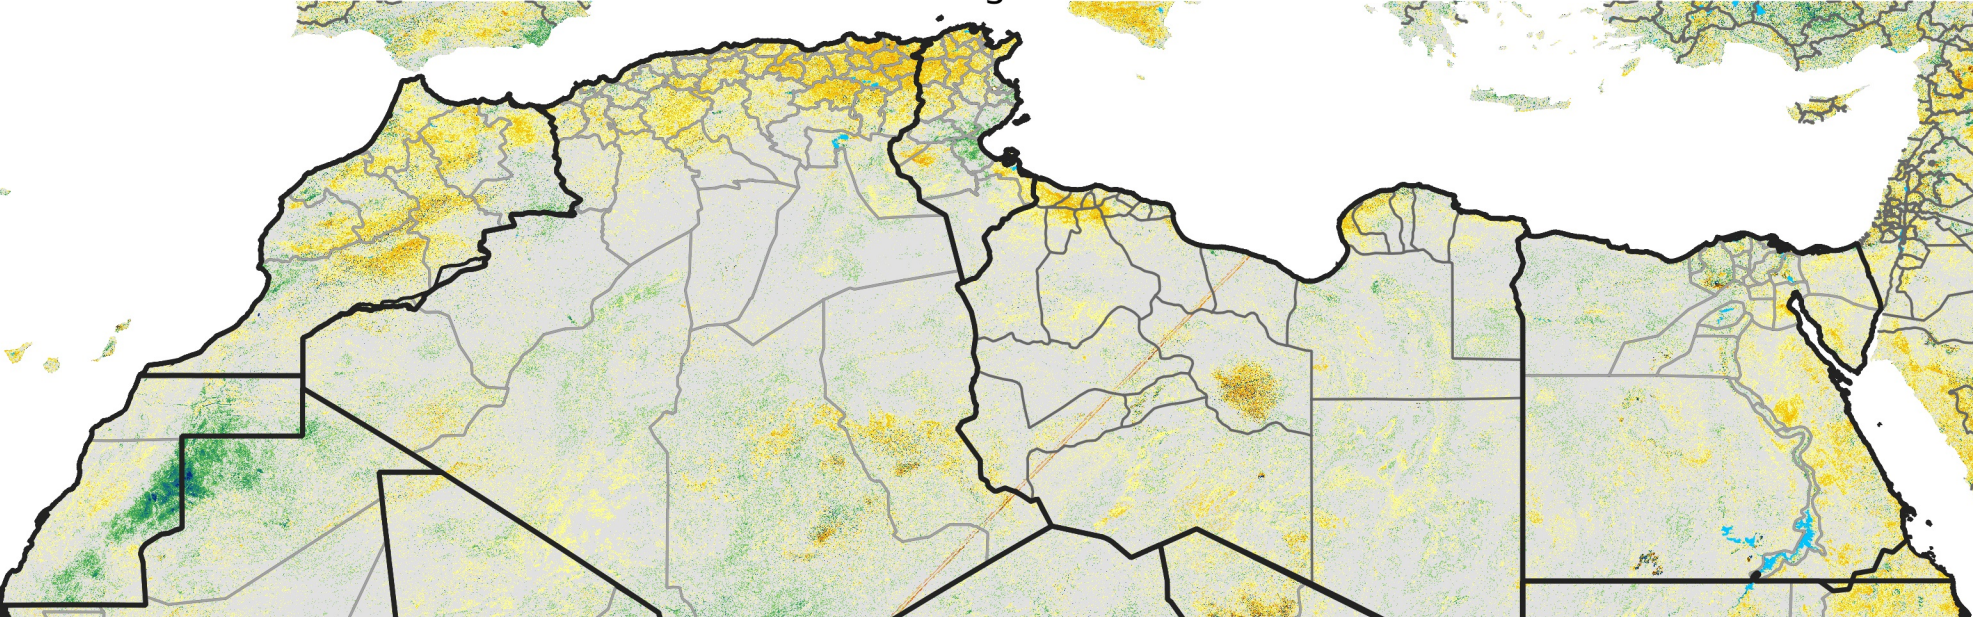

# North Africa Percent of Mean NDVI

2017 / Mean (2012 - 2021)  
Period 47 / Aug 16 - 25, 2017