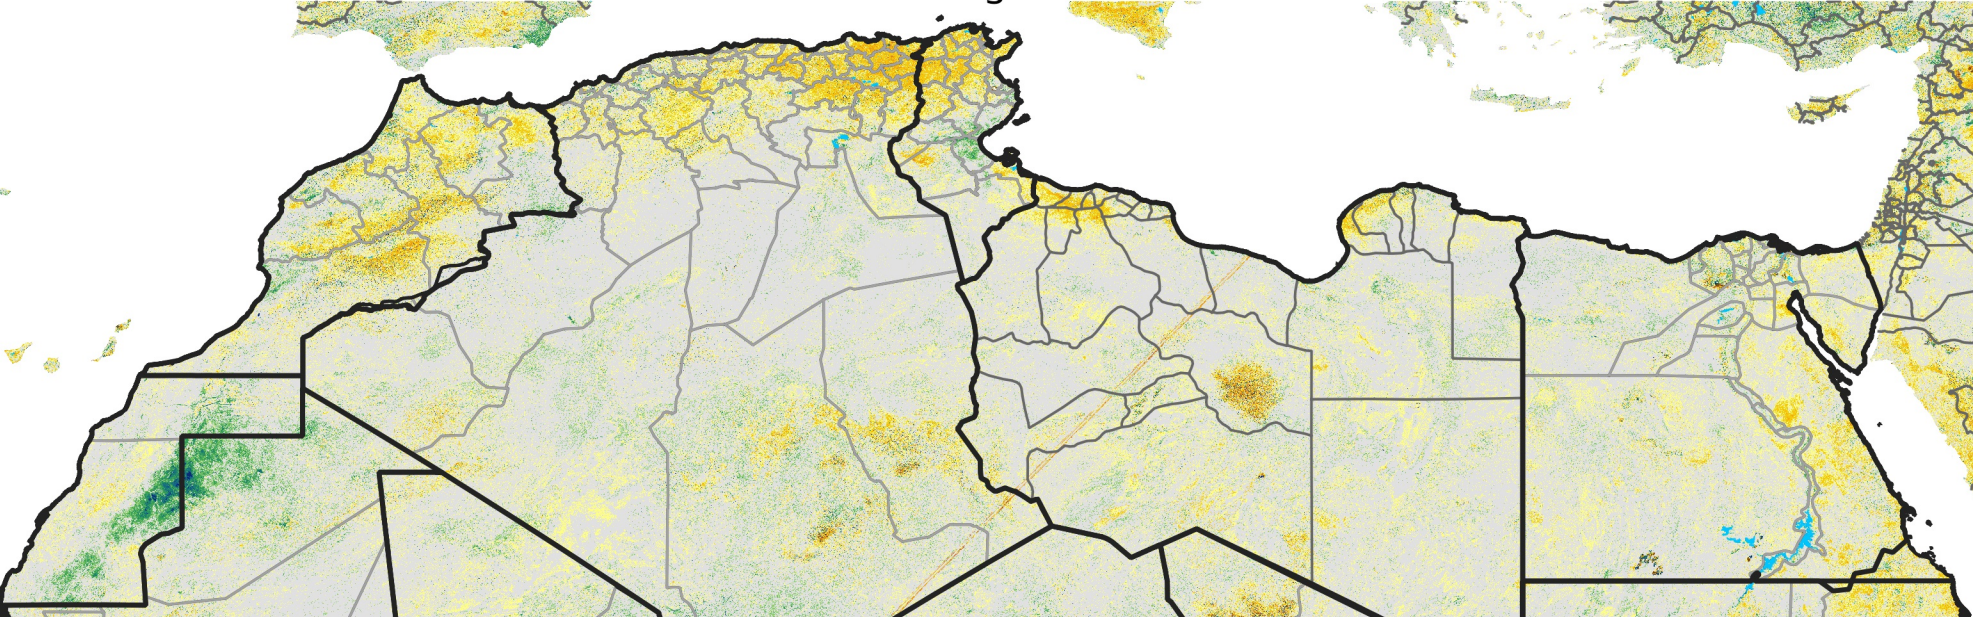

North Africa Percent of Mean NDVI

2017 / Mean (2012 - 2021)
Period 48 / Aug 21 - 31, 2017

Percent of Normal