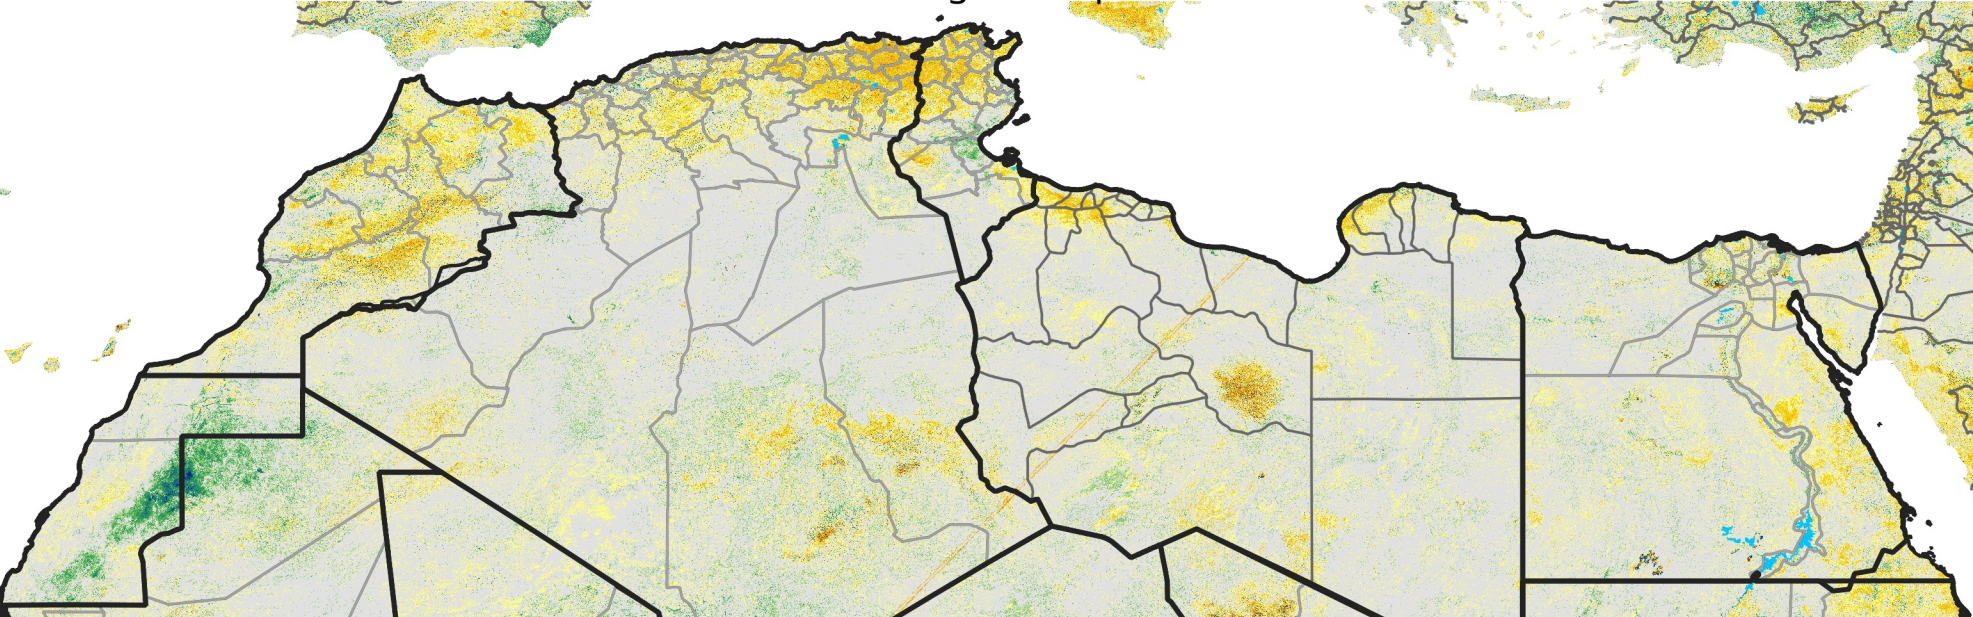

# North Africa Percent of Mean NDVI

2017 / Mean (2012 - 2021)  
Period 49 / Aug 26 - Sep 05, 2017