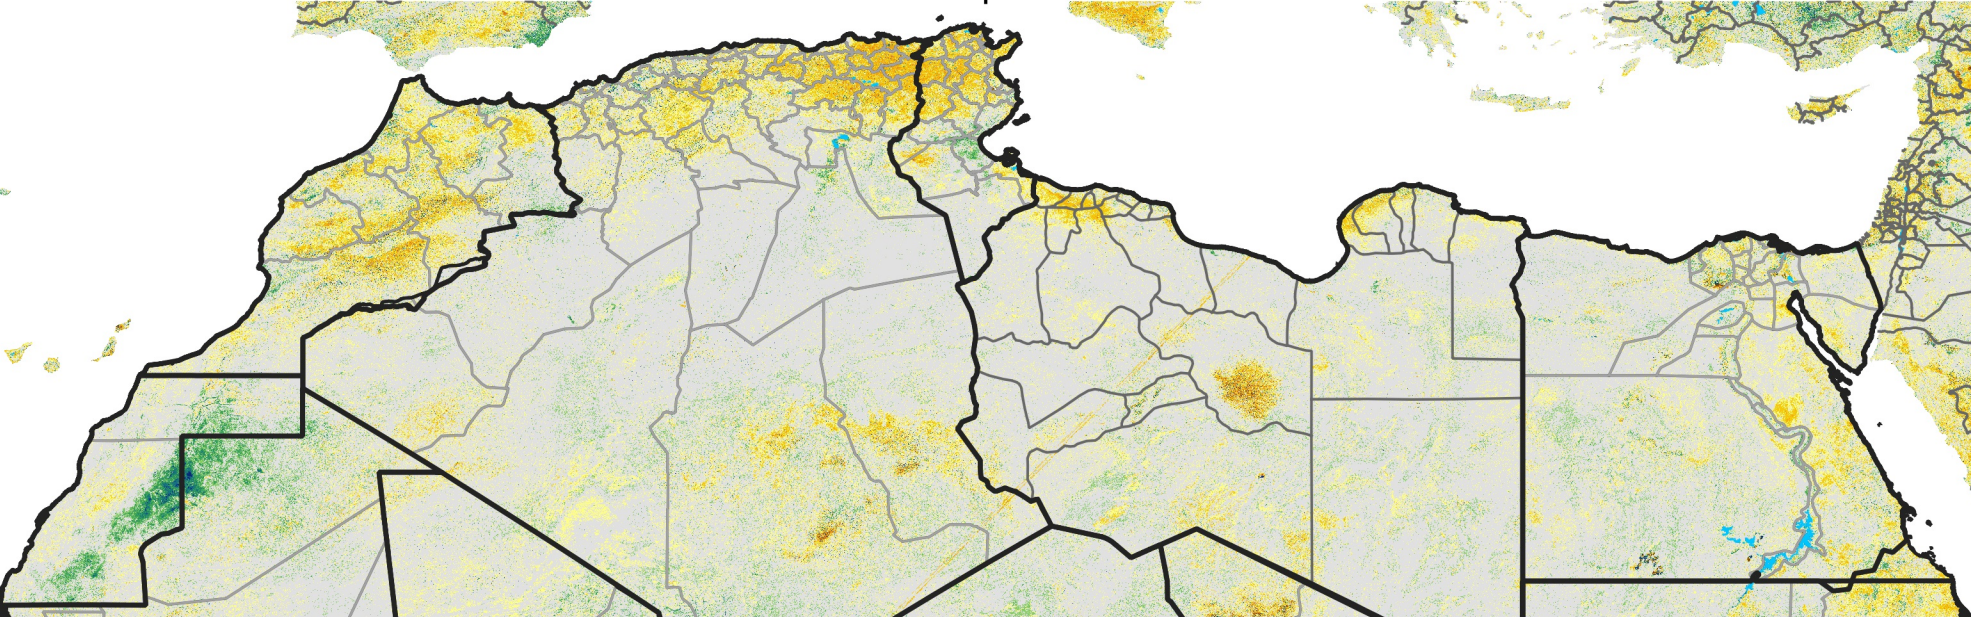

North Africa Percent of Mean NDVI

2017 / Mean (2012 - 2021)
Period 50 / Sep 01 - 10, 2017

Percent of Normal