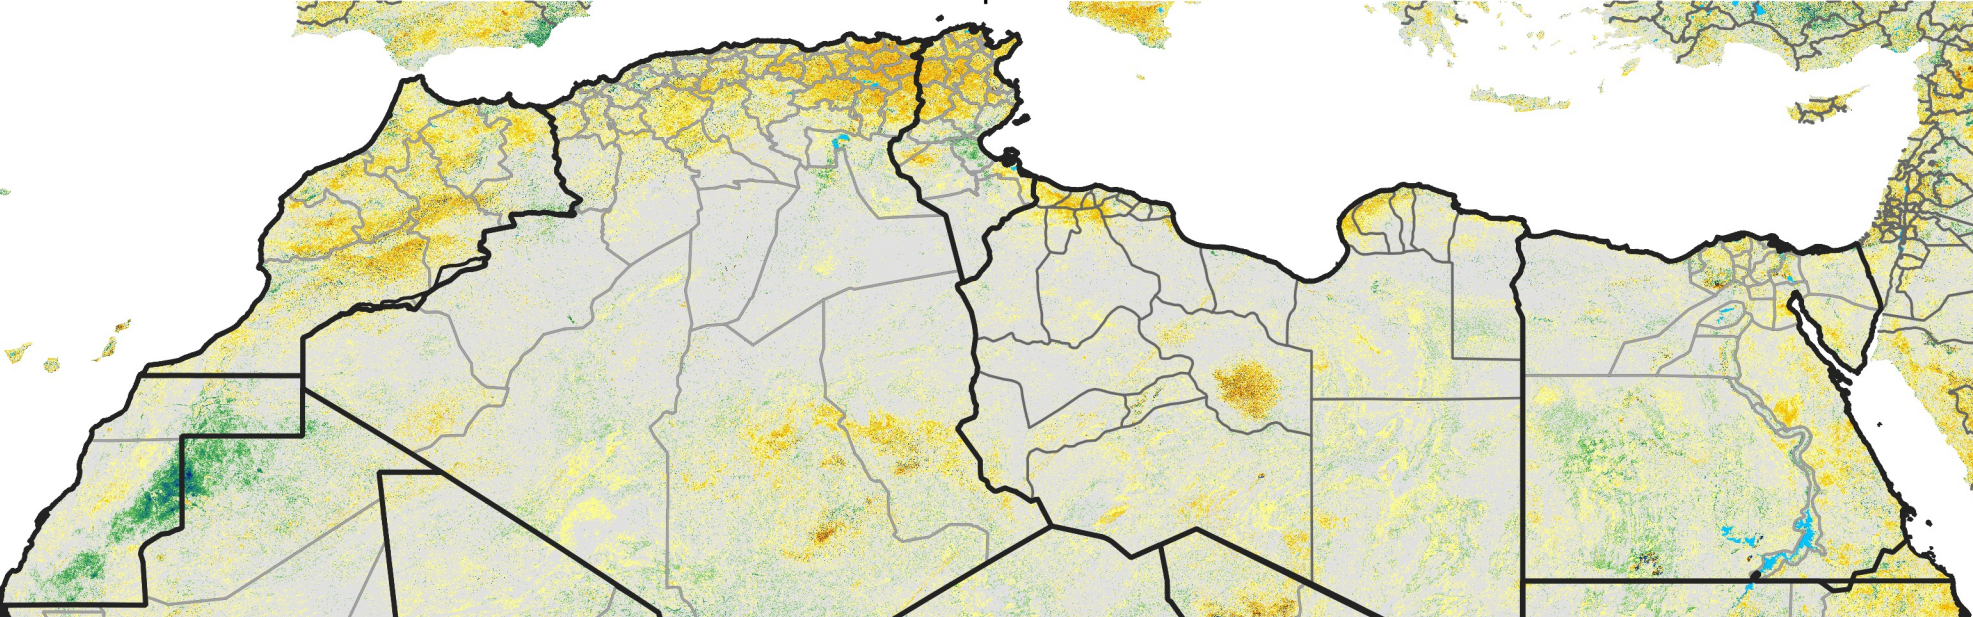

North Africa Percent of Mean NDVI

2017 / Mean (2012 - 2021)
Period 51 / Sep 06 - 15, 2017

Percent of Normal