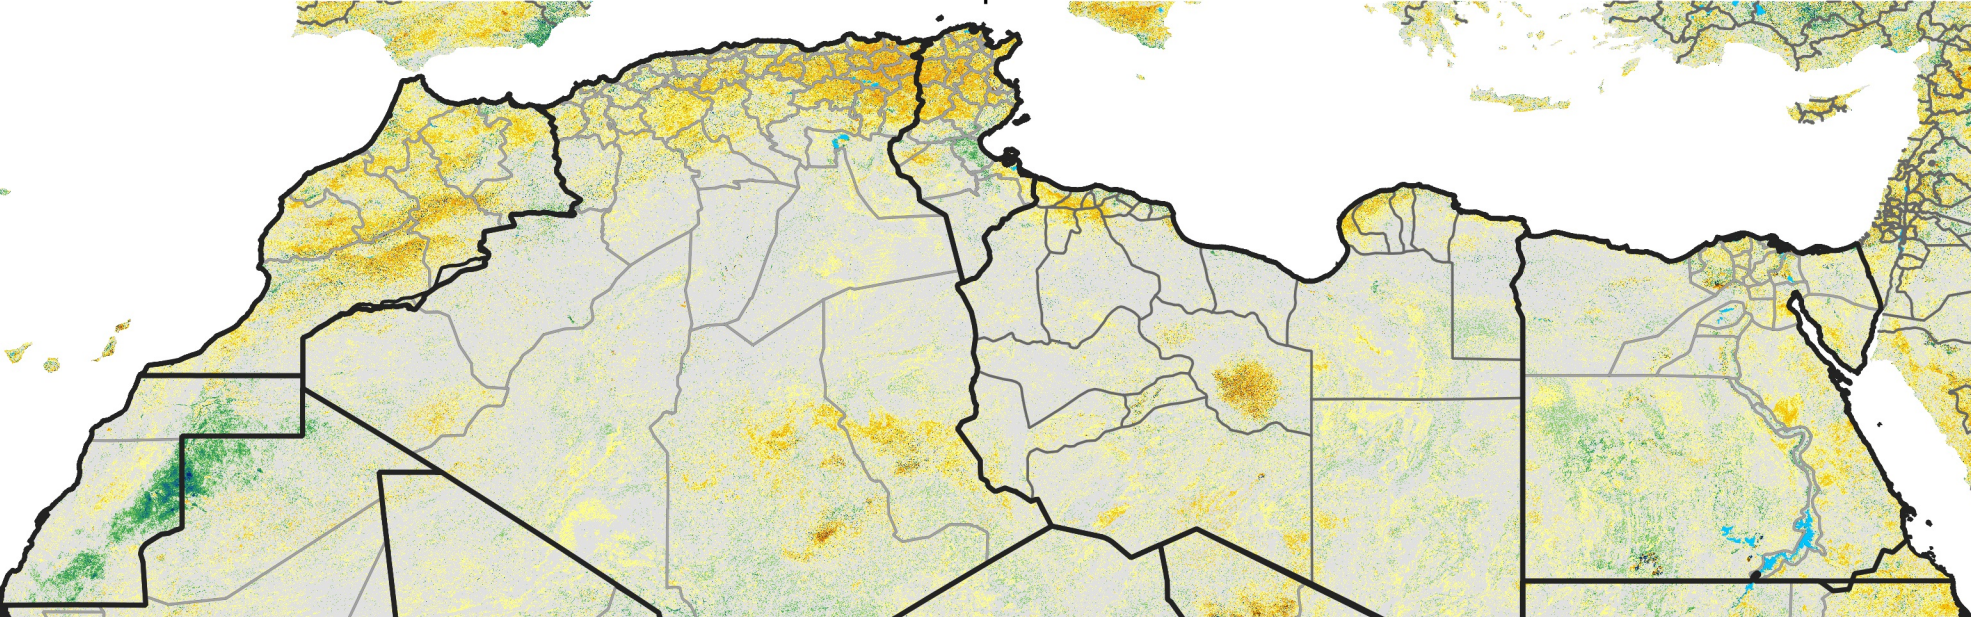

North Africa Percent of Mean NDVI

2017 / Mean (2012 - 2021)
Period 52 / Sep 11 - 20, 2017

Percent of Normal