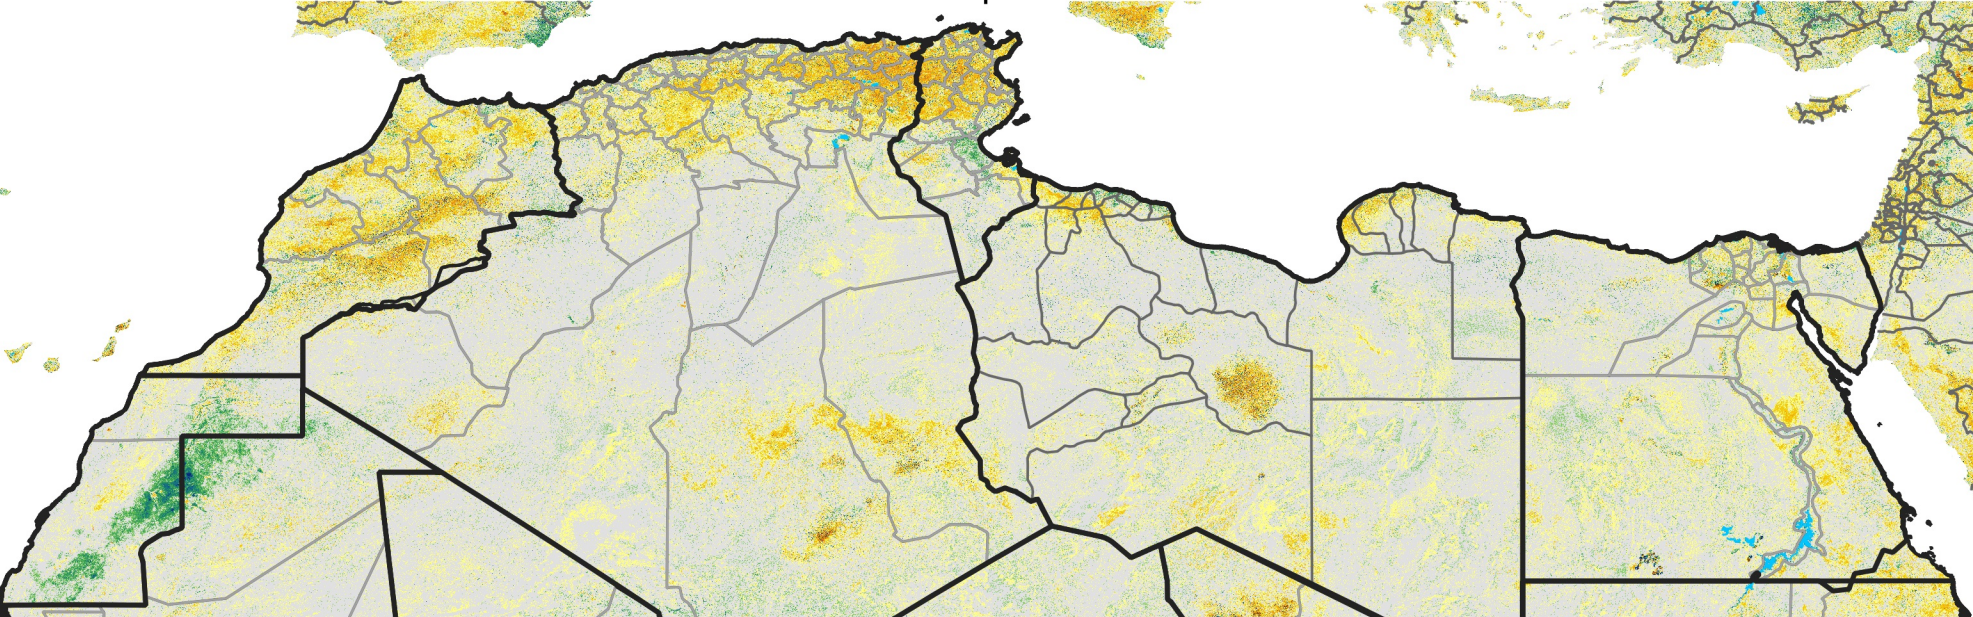

# North Africa Percent of Mean NDVI

2017 / Mean (2012 - 2021)  
Period 53 / Sep 16 - 25, 2017