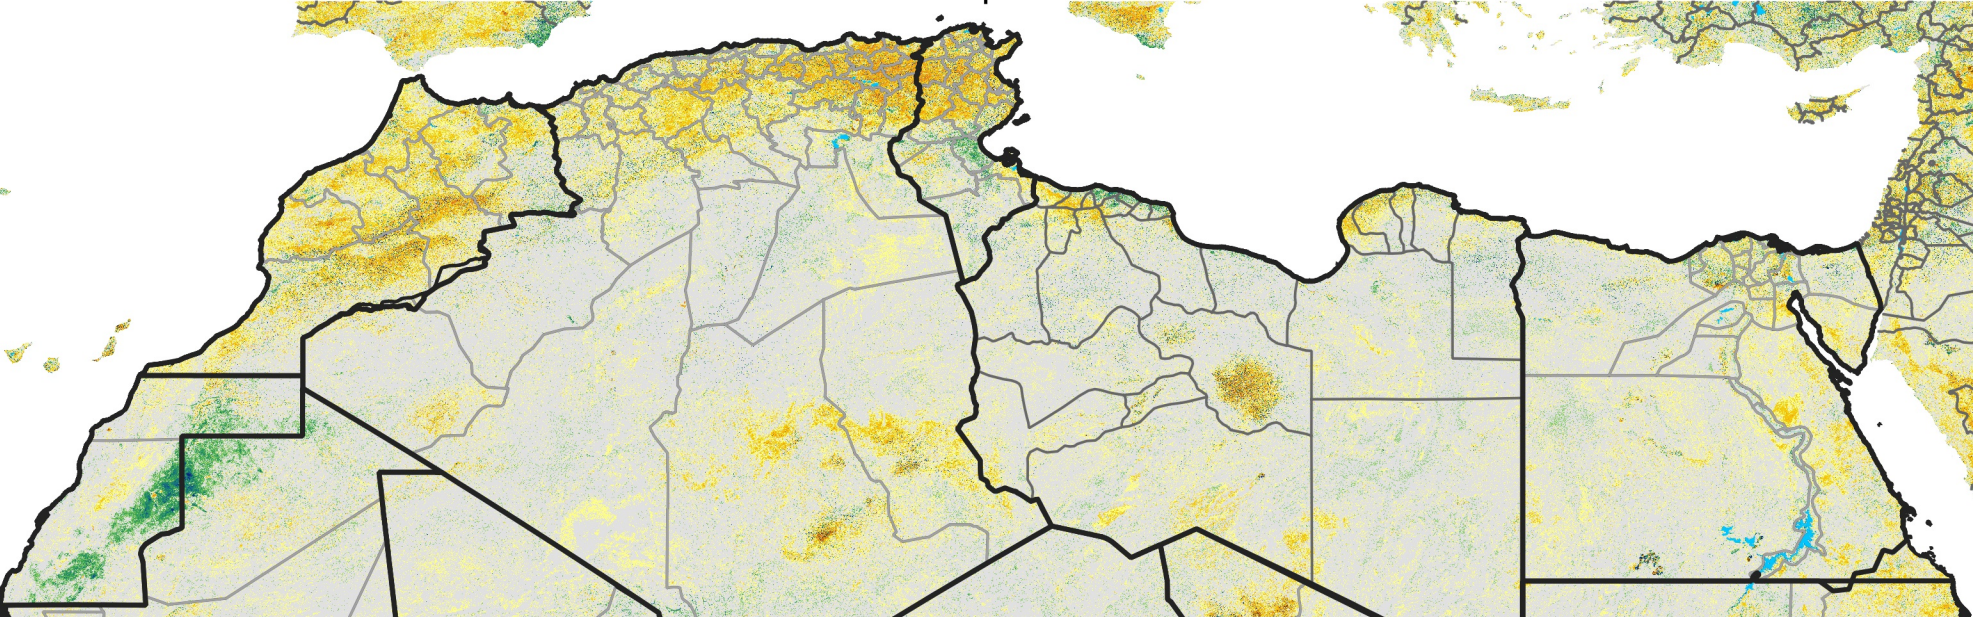

North Africa Percent of Mean NDVI

2017 / Mean (2012 - 2021)
Period 54 / Sep 21 - 30, 2017

Percent of Normal