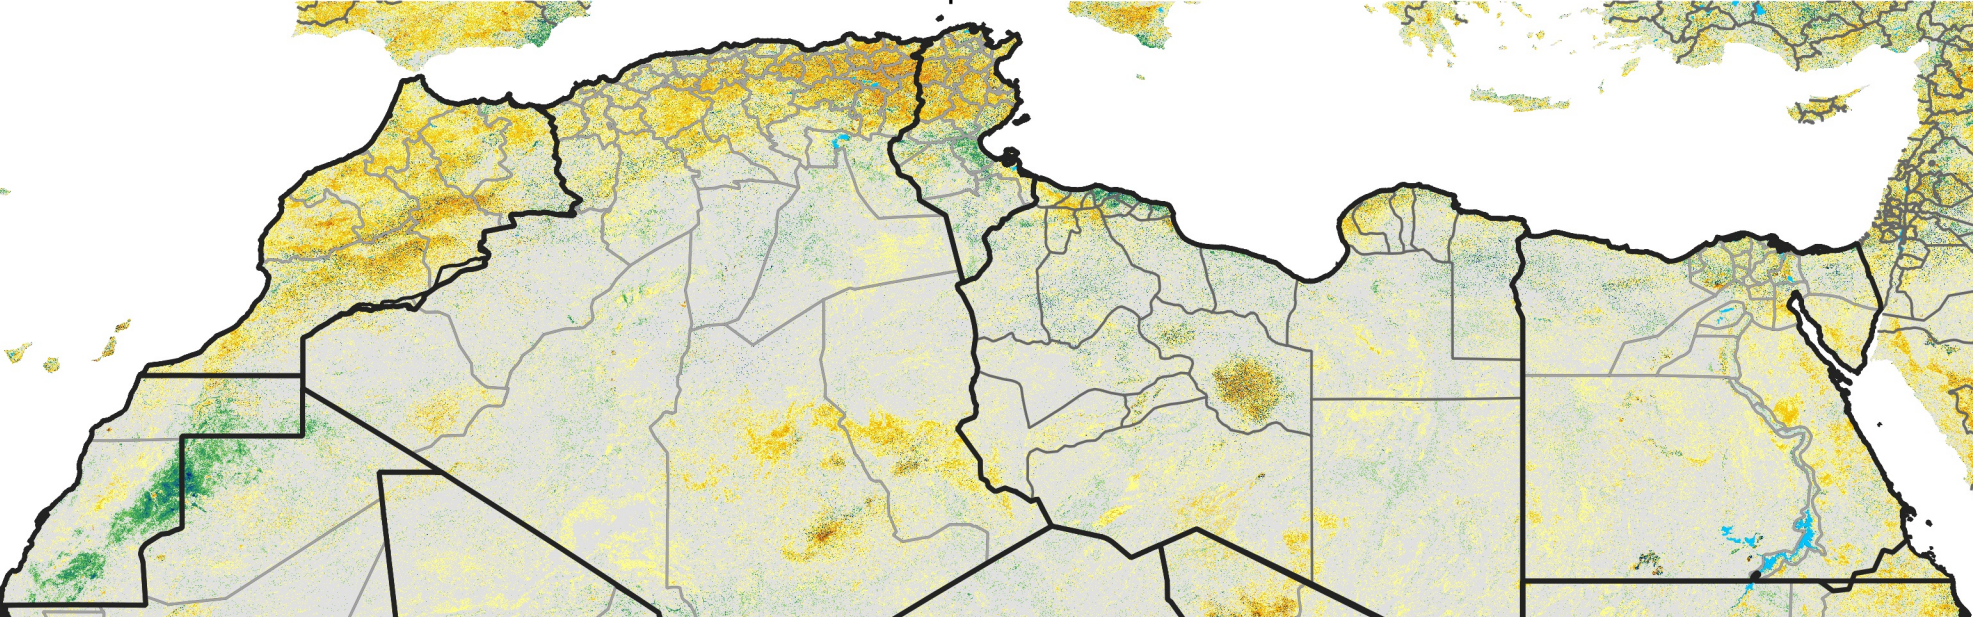

# North Africa Percent of Mean NDVI

2017 / Mean (2012 - 2021)  
Period 55 / Sep 26 - Oct 05, 2017