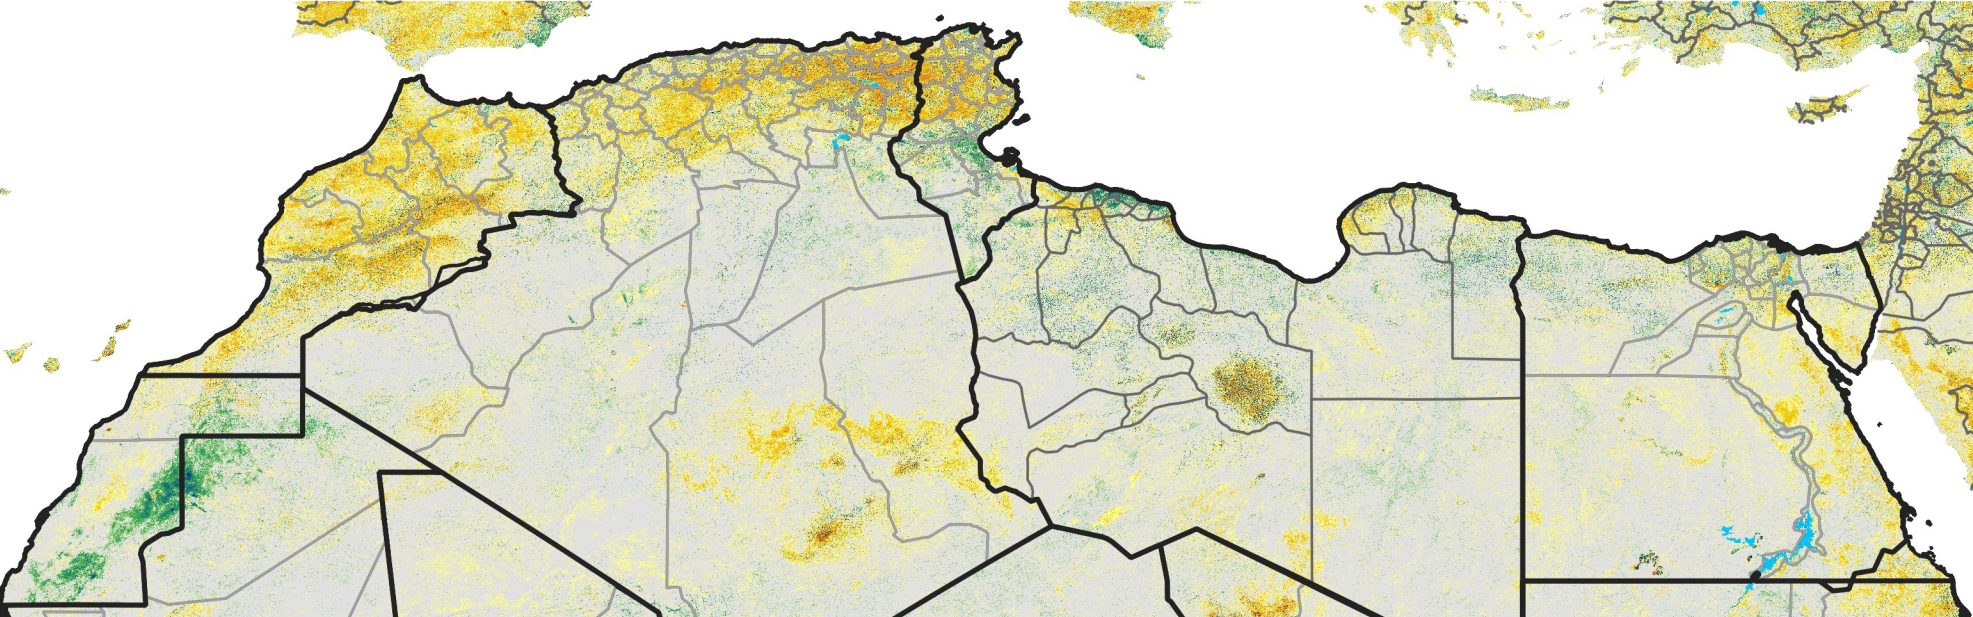

# North Africa Percent of Mean NDVI

2017 / Mean (2012 - 2021)  
Period 56 / Oct 01 - 10, 2017