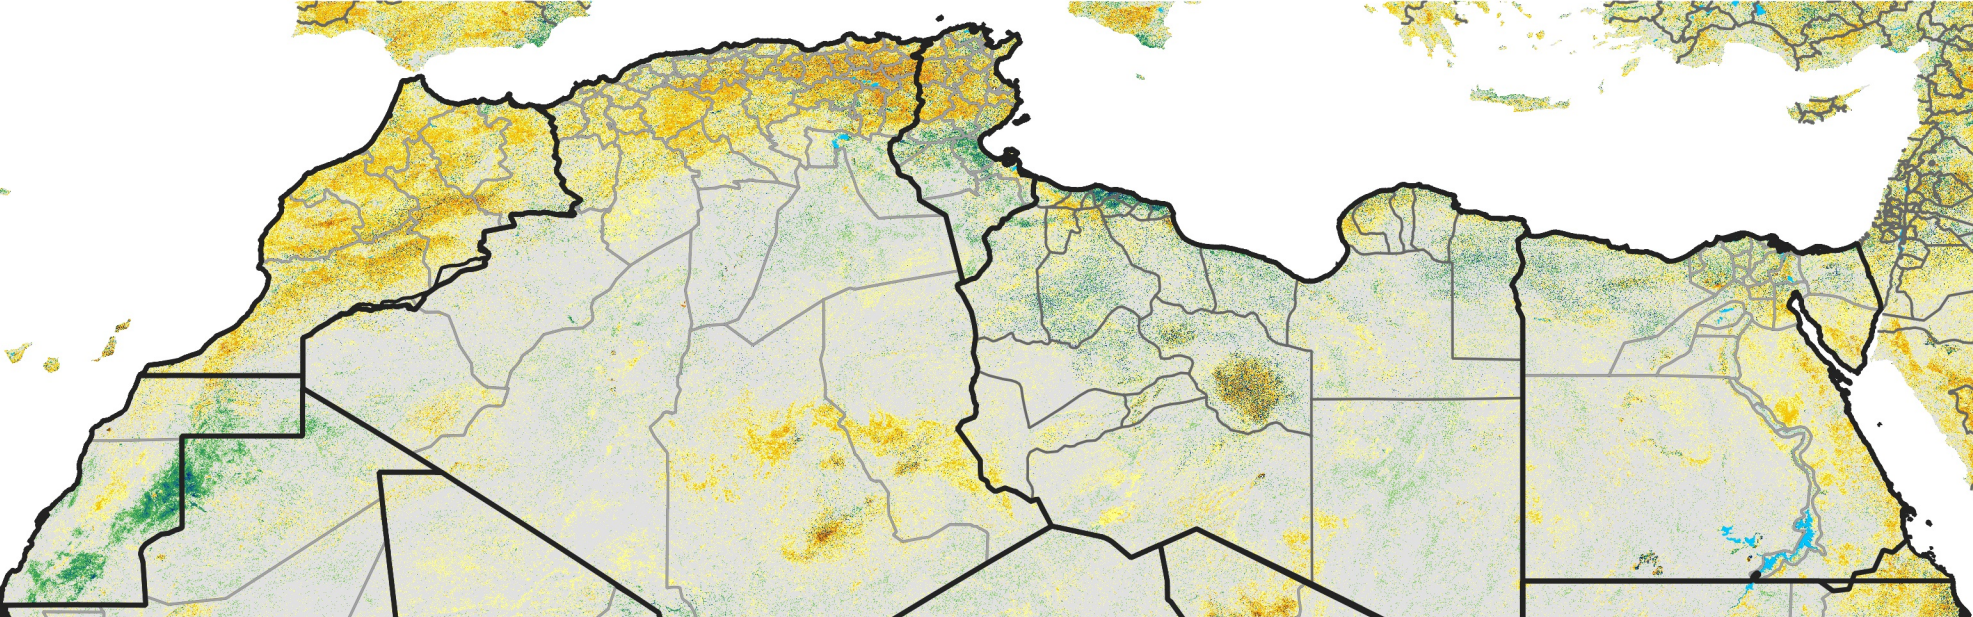

# North Africa Percent of Mean NDVI

2017 / Mean (2012 - 2021)  
Period 57 / Oct 06 - 15, 2017