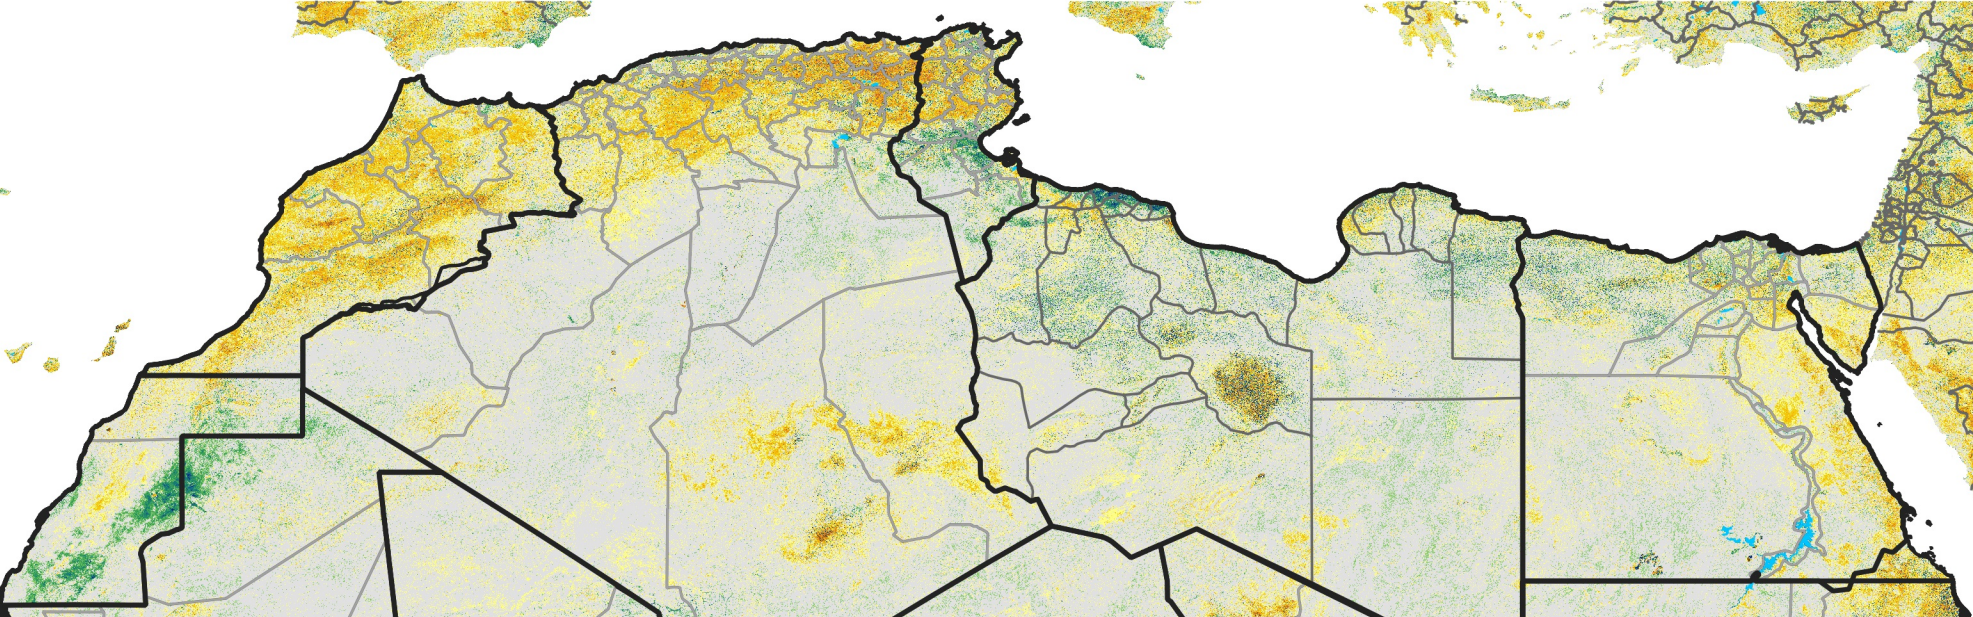

North Africa Percent of Mean NDVI

2017 / Mean (2012 - 2021)
Period 58 / Oct 11 - 20, 2017

Percent of Normal