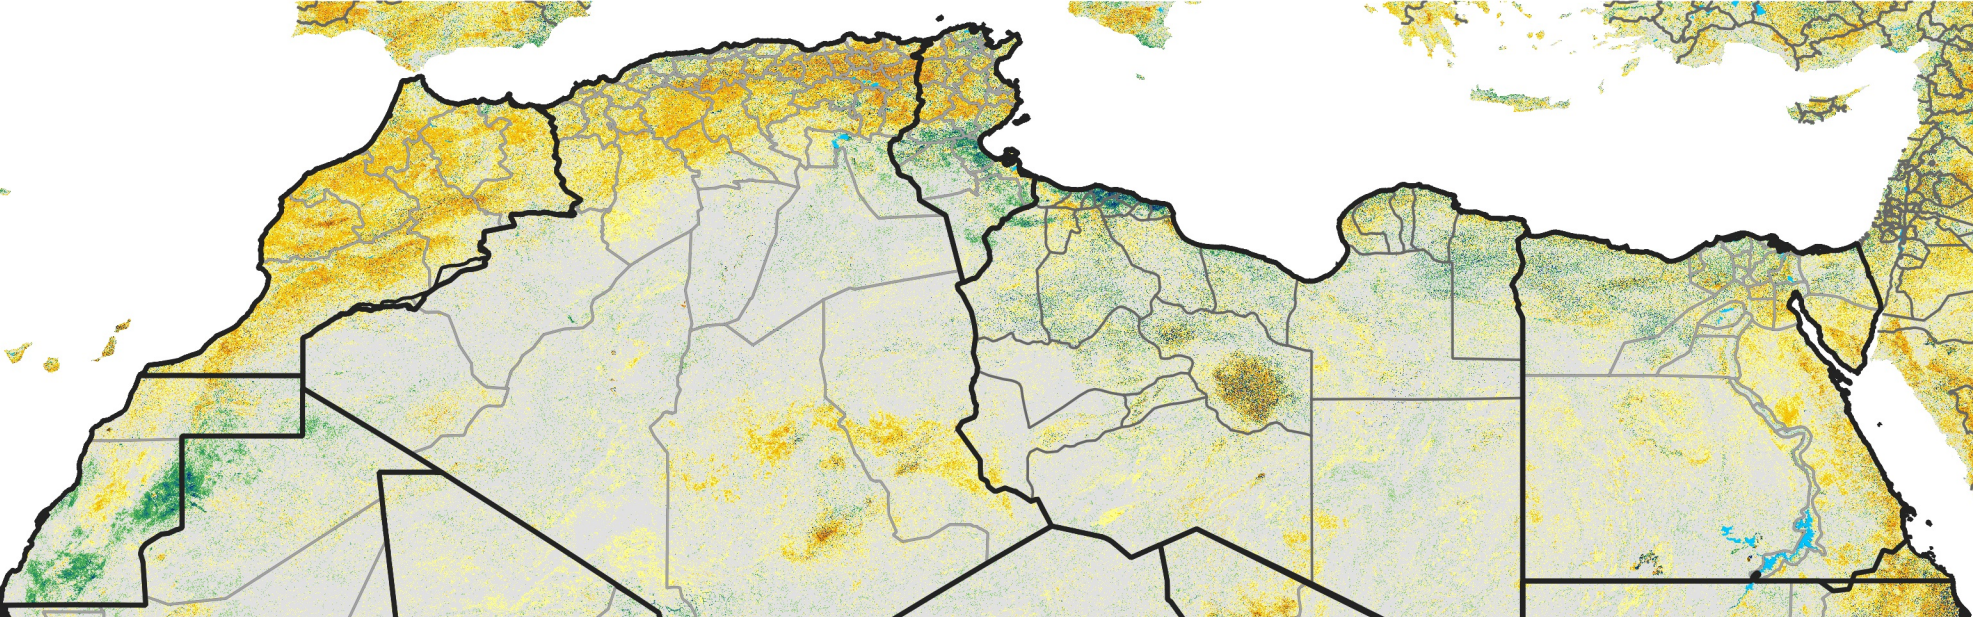

North Africa Percent of Mean NDVI

2017 / Mean (2012 - 2021)
Period 59 / Oct 16 - 25, 2017

Percent of Normal