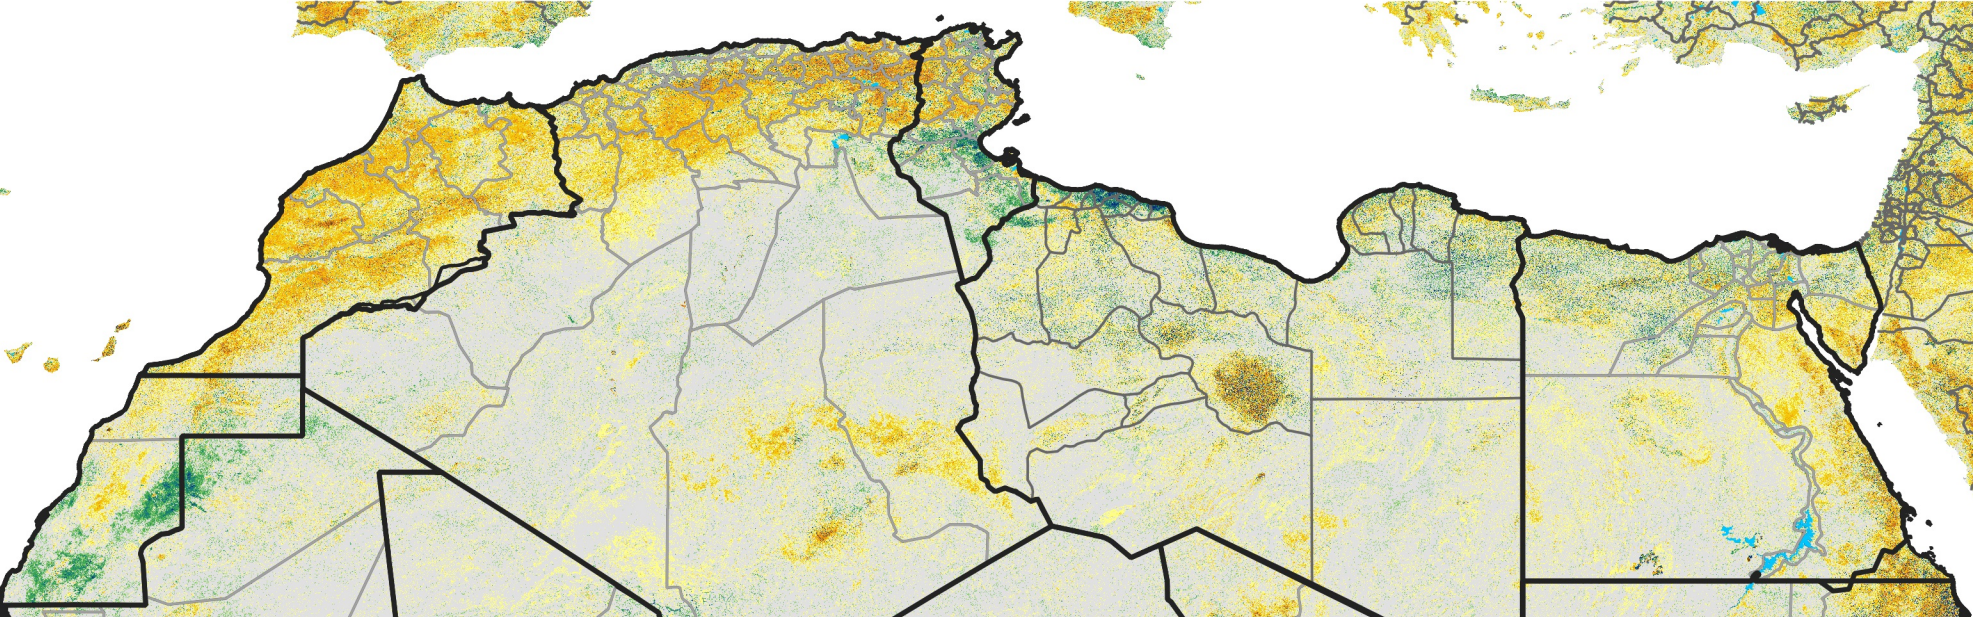

# North Africa Percent of Mean NDVI

2017 / Mean (2012 - 2021)  
Period 60 / Oct 21 - 31, 2017