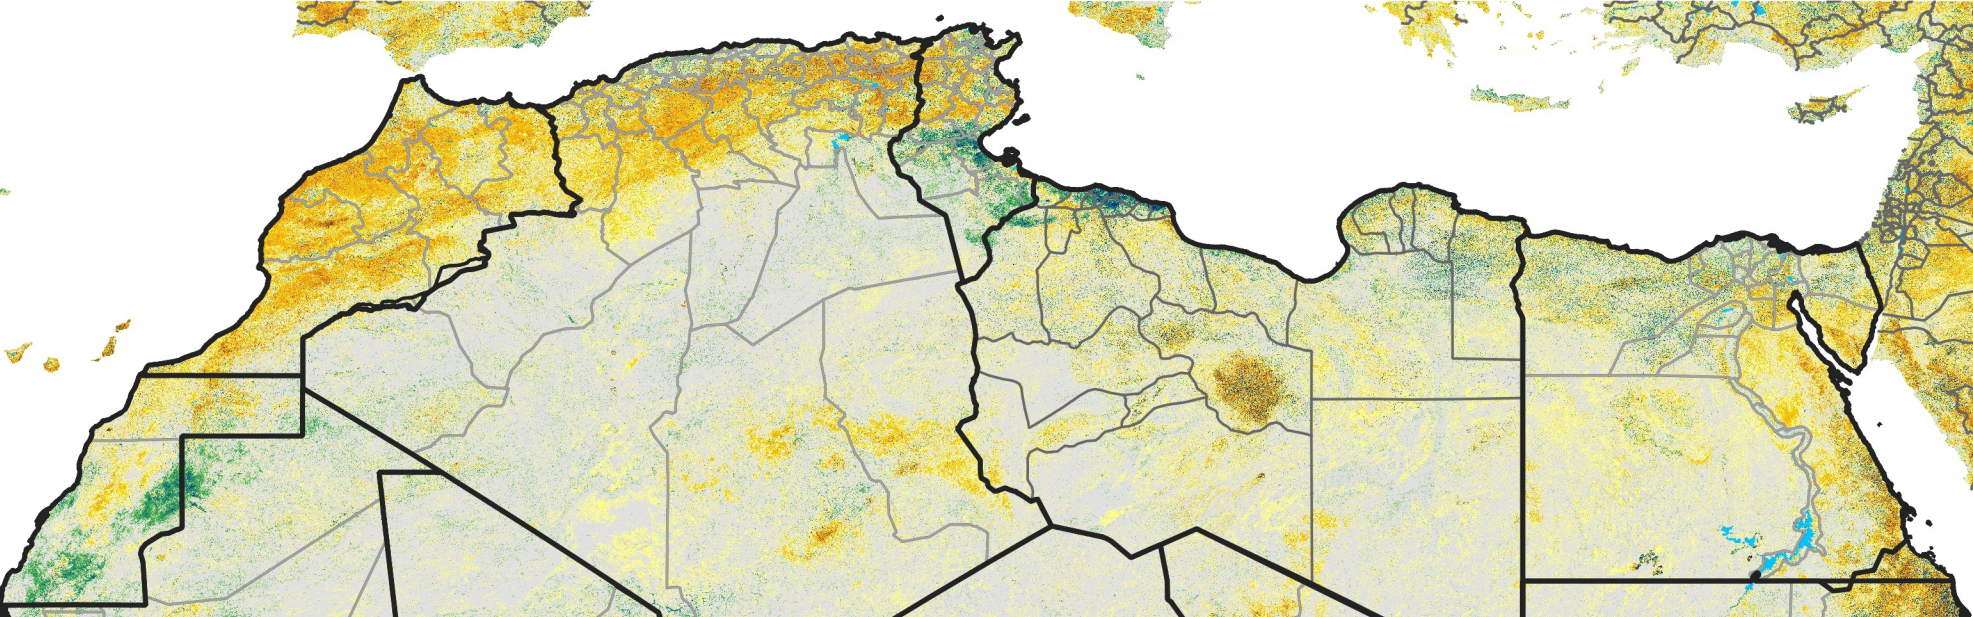

North Africa Percent of Mean NDVI

2017 / Mean (2012 - 2021)
Period 61 / Oct 26 - Nov 05, 2017

Percent of Normal