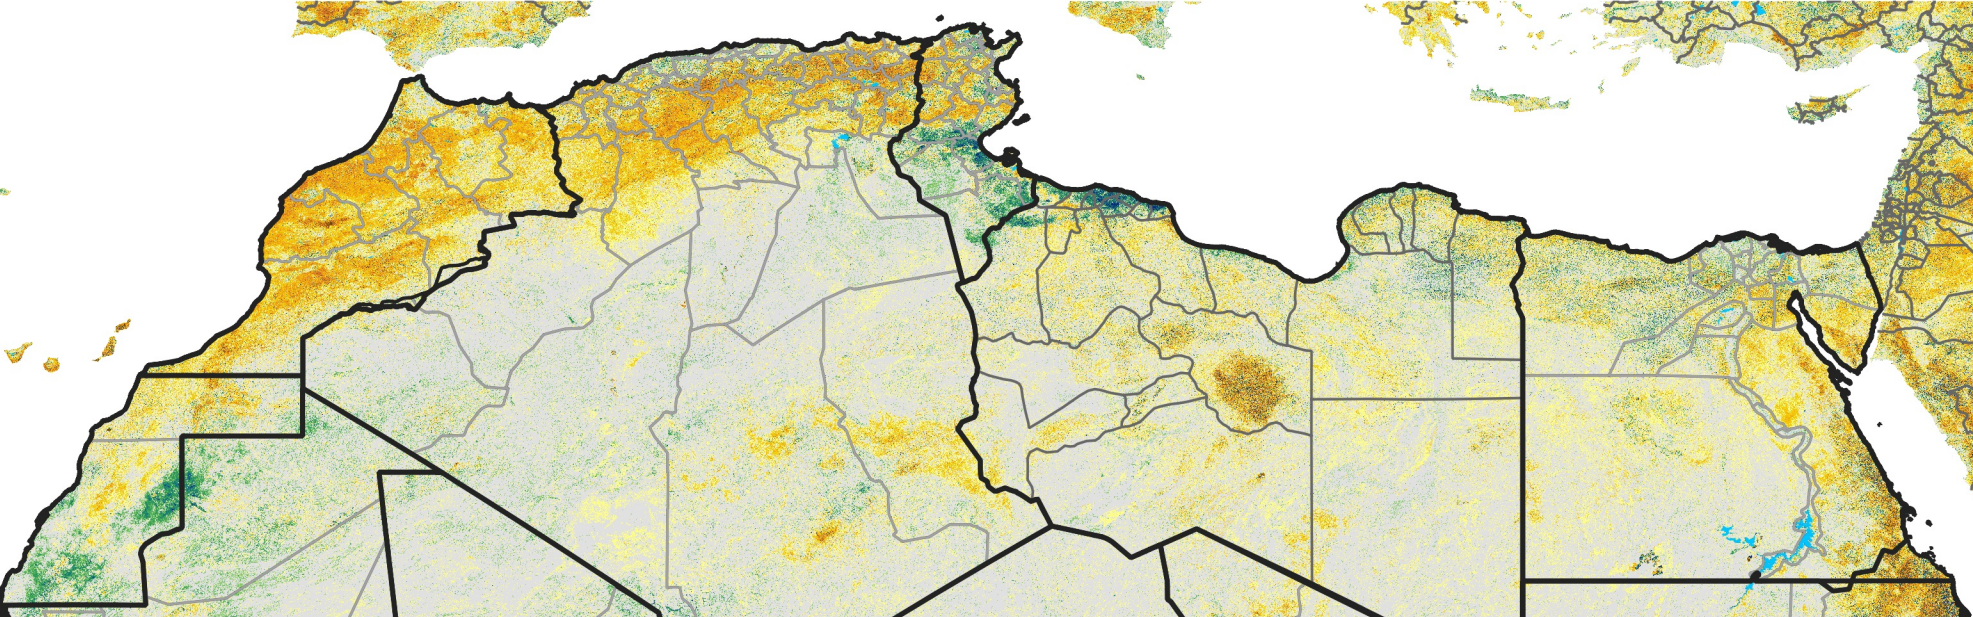

# North Africa Percent of Mean NDVI

2017 / Mean (2012 - 2021)  
Period 62 / Nov 01 - 10, 2017