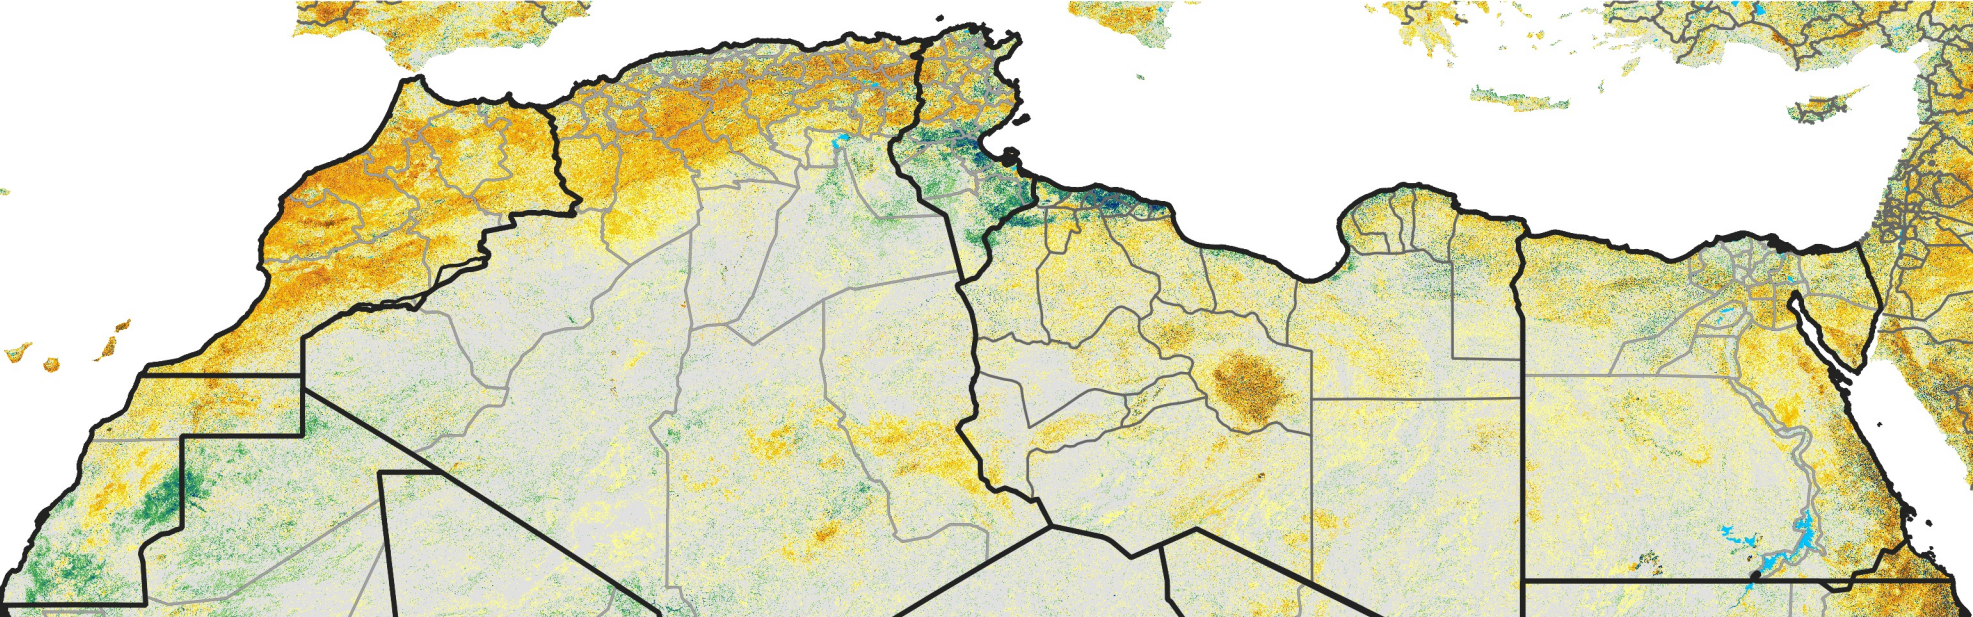

North Africa Percent of Mean NDVI

2017 / Mean (2012 - 2021)
Period 63 / Nov 06 - 15, 2017

Percent of Normal