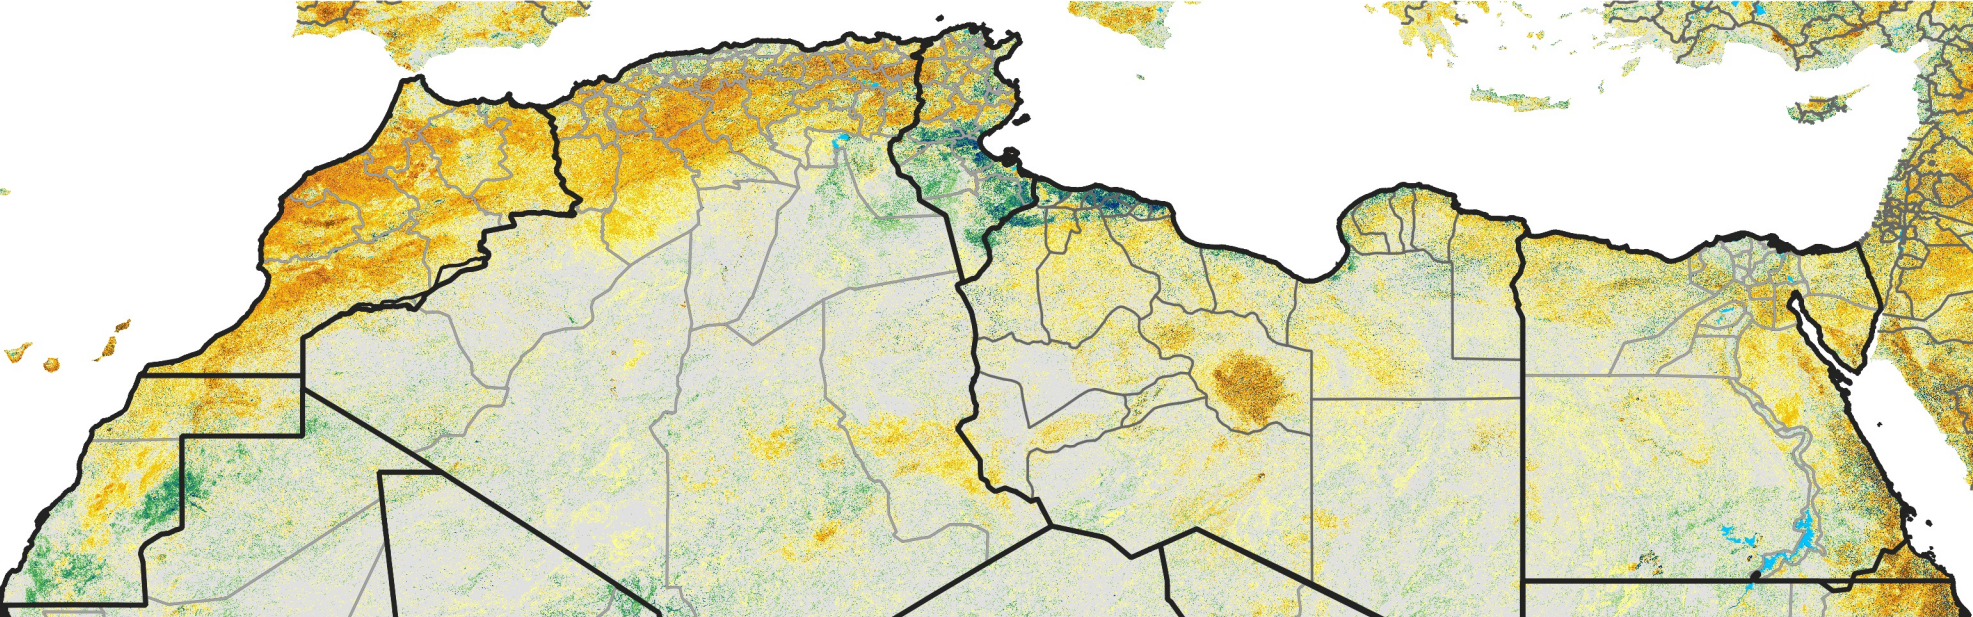

North Africa Percent of Mean NDVI

2017 / Mean (2012 - 2021)
Period 64 / Nov 11 - 20, 2017

Percent of Normal