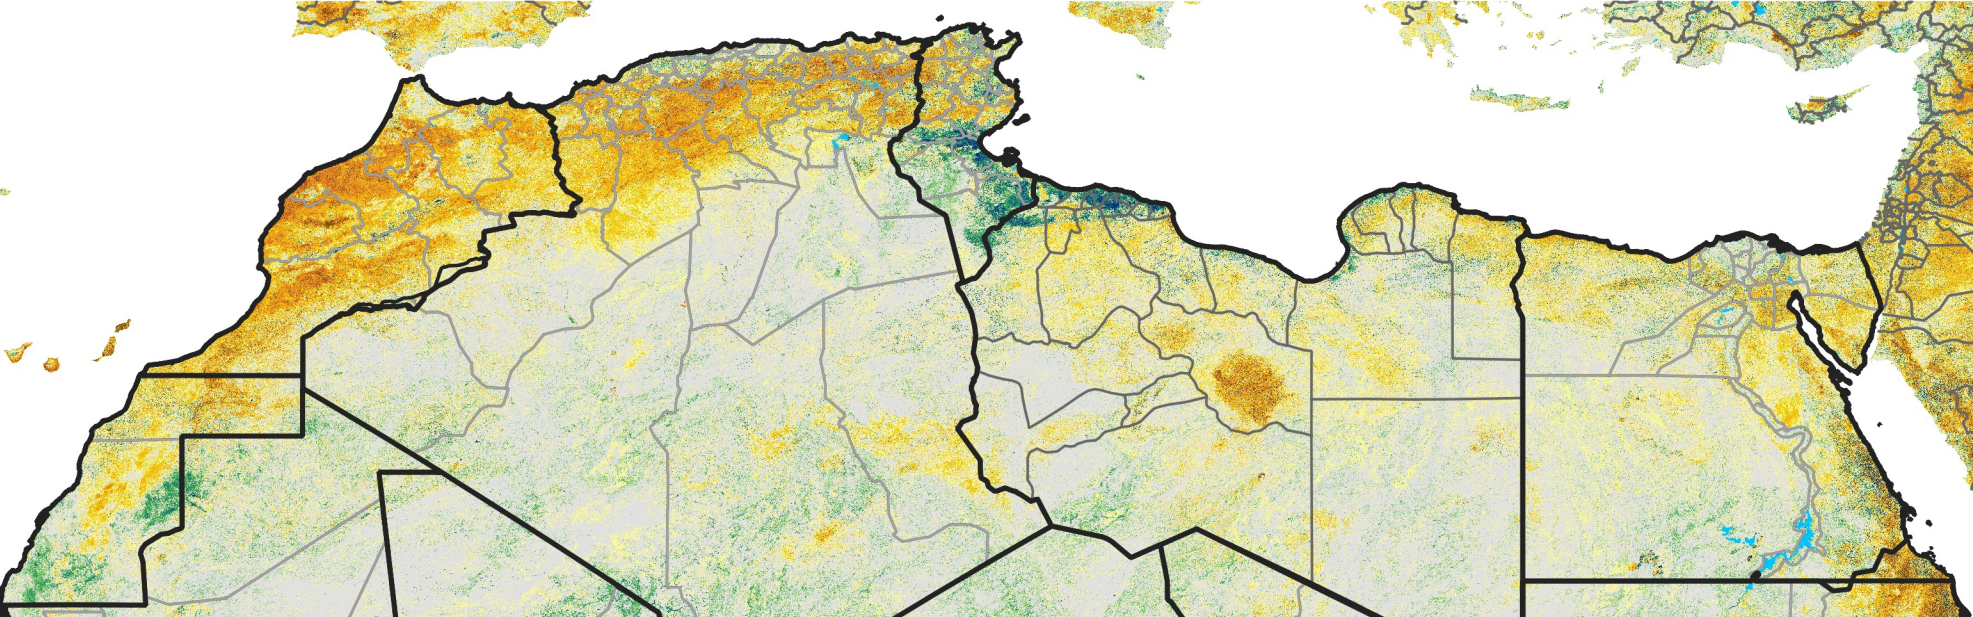

North Africa Percent of Mean NDVI

2017 / Mean (2012 - 2021)
Period 65 / Nov 16 - 25, 2017

Percent of Normal