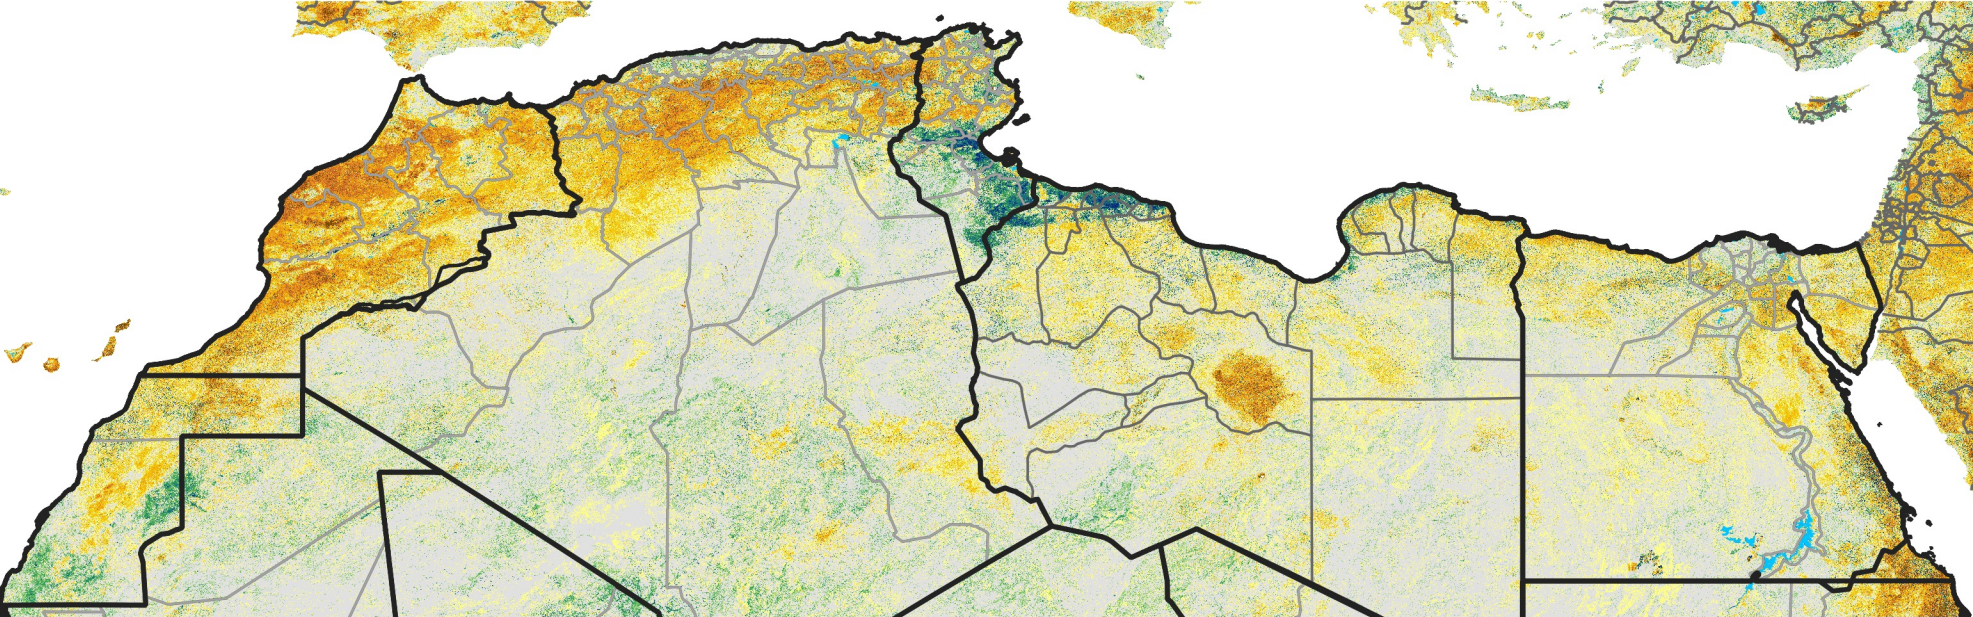

North Africa Percent of Mean NDVI

2017 / Mean (2012 - 2021)
Period 66 / Nov 21 - 30, 2017

Percent of Normal