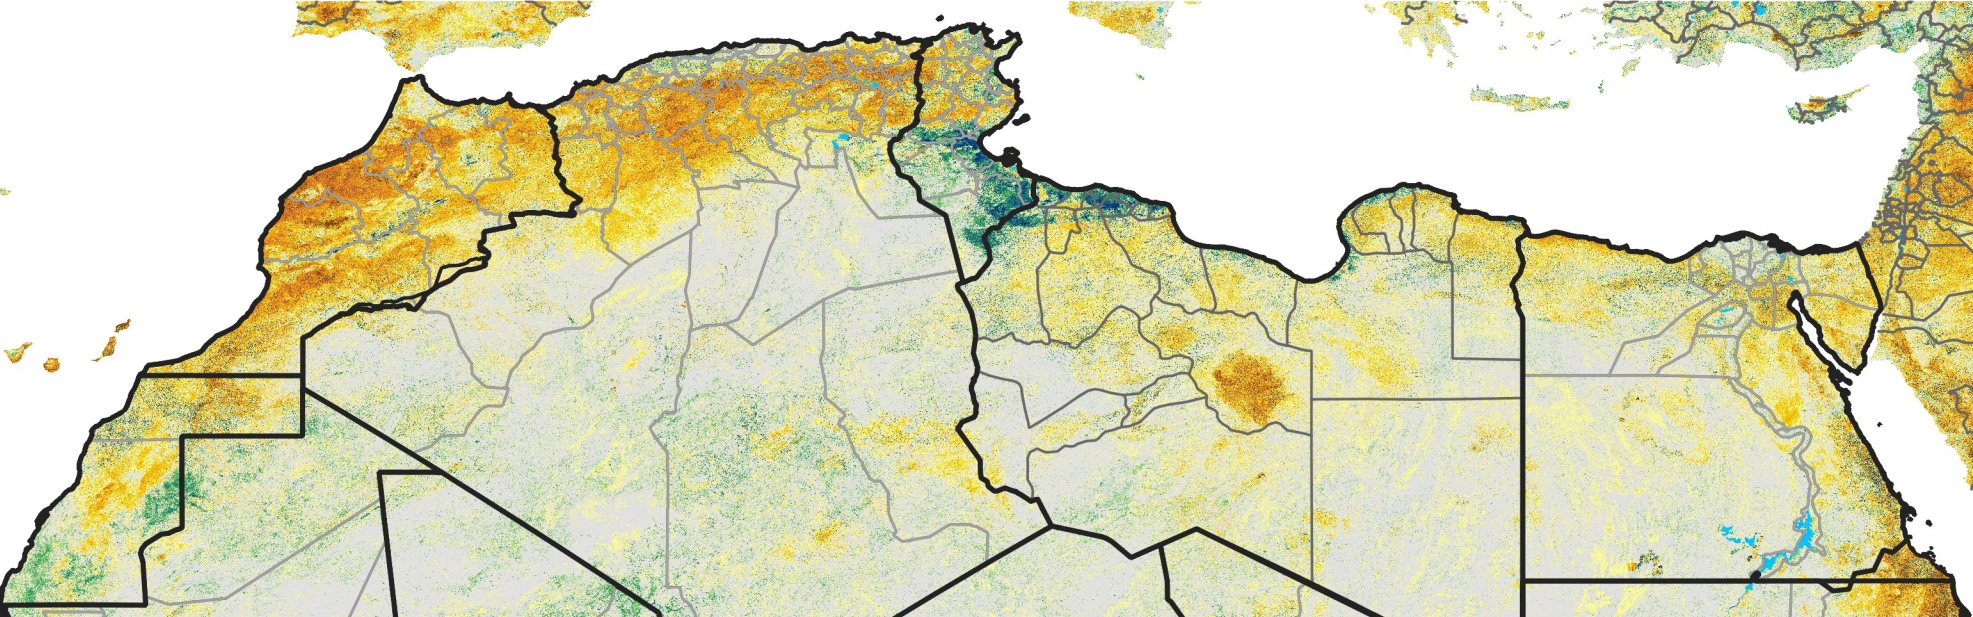

North Africa Percent of Mean NDVI

2017 / Mean (2012 - 2021)
Period 67 / Nov 26 - Dec 05, 2017

Percent of Normal