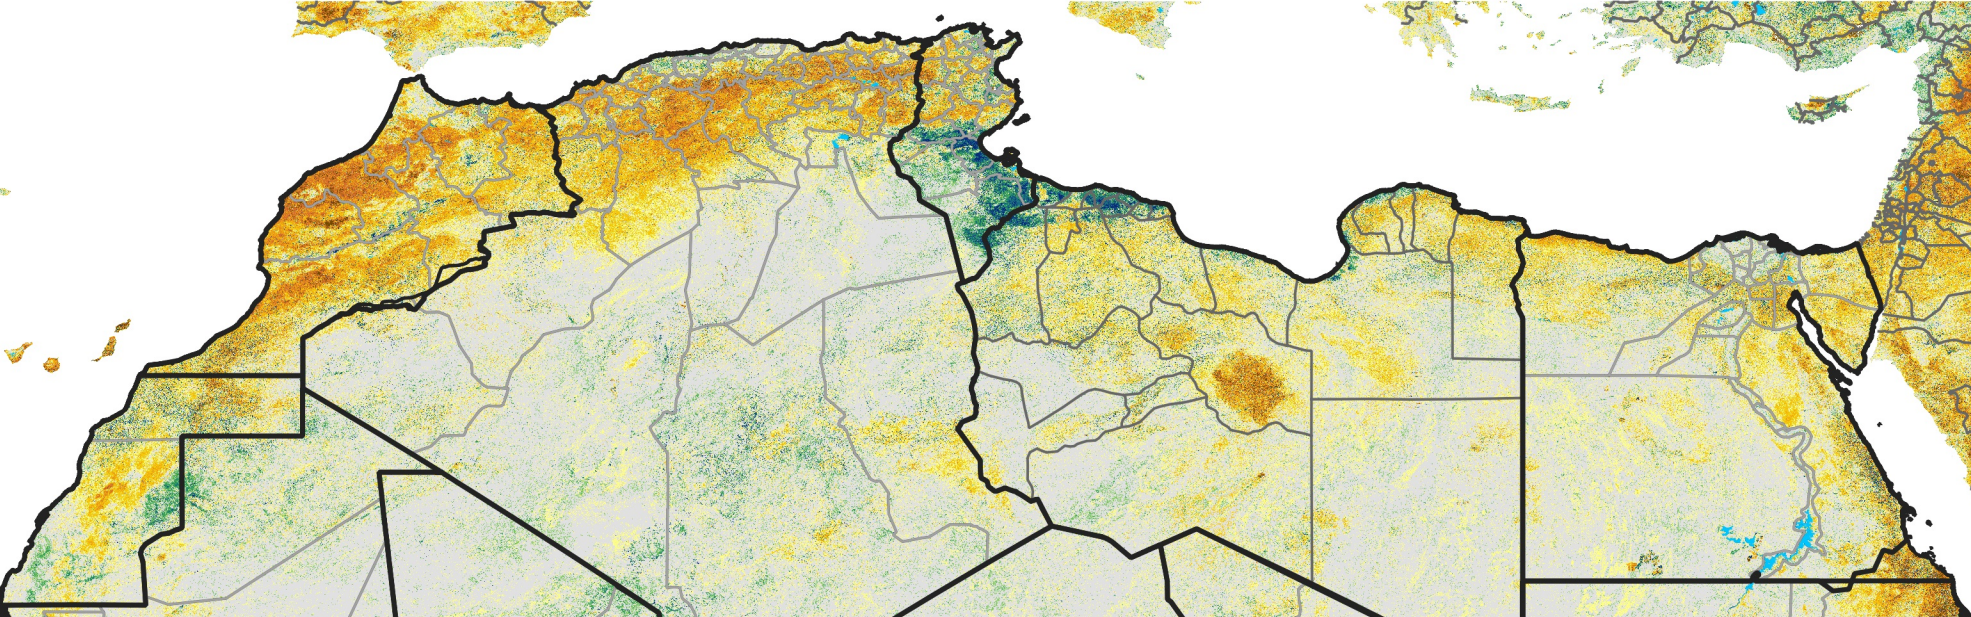

North Africa Percent of Mean NDVI

2017 / Mean (2012 - 2021)
Period 68 / Dec 01 - 10, 2017

Percent of Normal