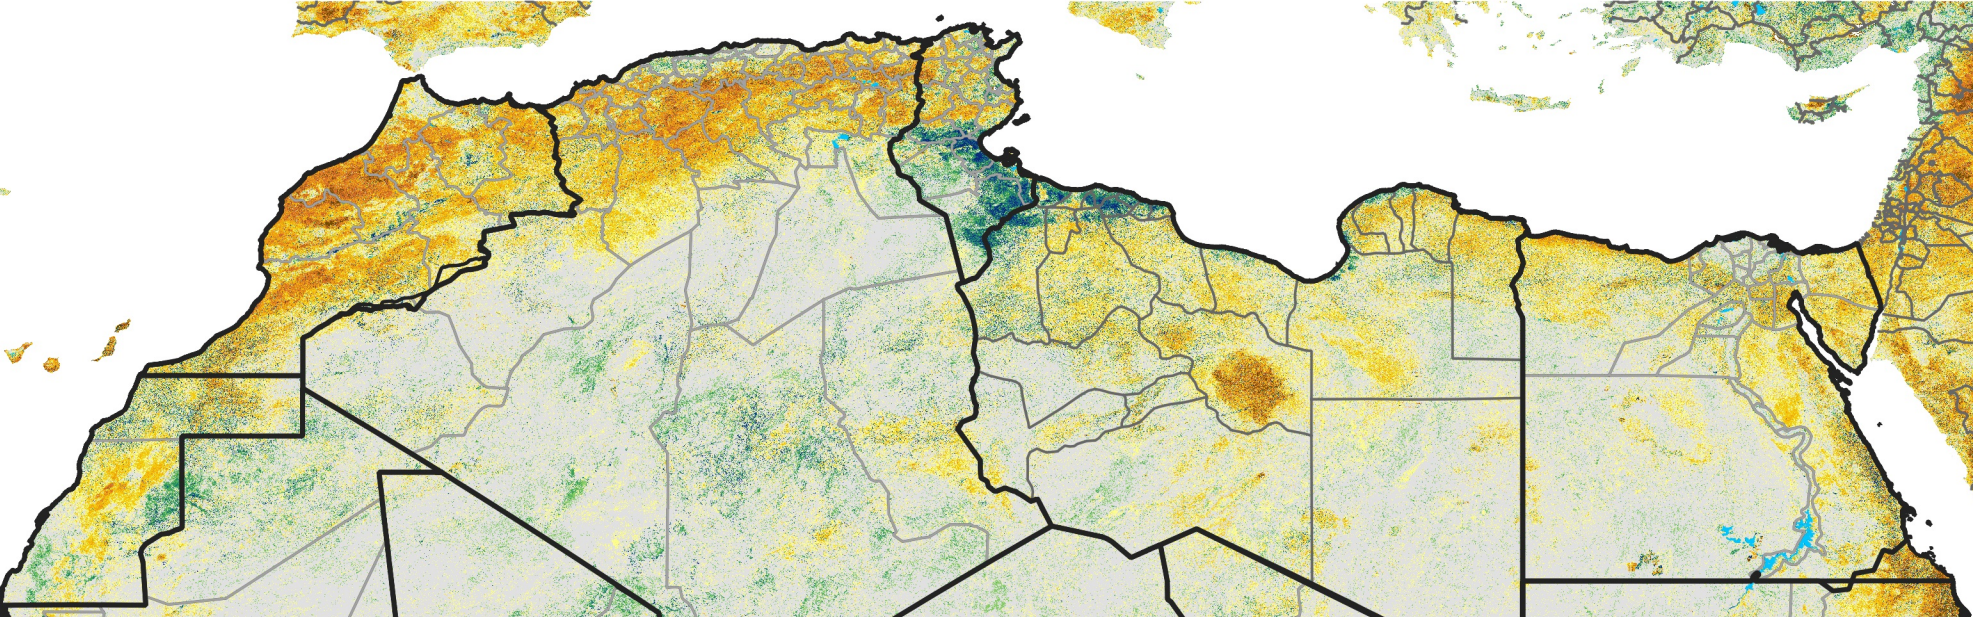

North Africa Percent of Mean NDVI

2017 / Mean (2012 - 2021)
Period 69 / Dec 06 - 15, 2017

Percent of Normal