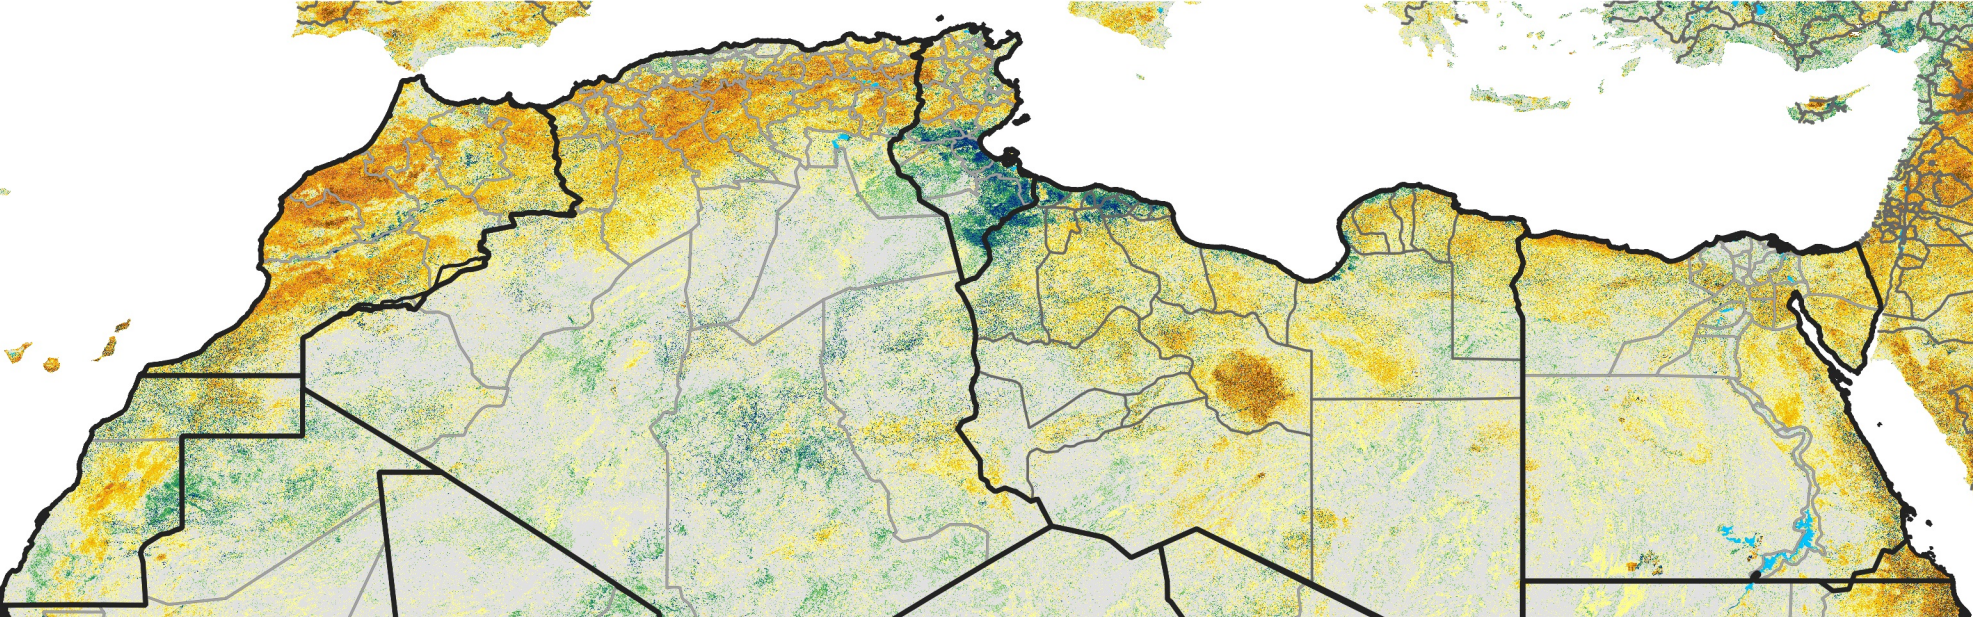

# North Africa Percent of Mean NDVI

2017 / Mean (2012 - 2021)  
Period 70 / Dec 11 - 20, 2017