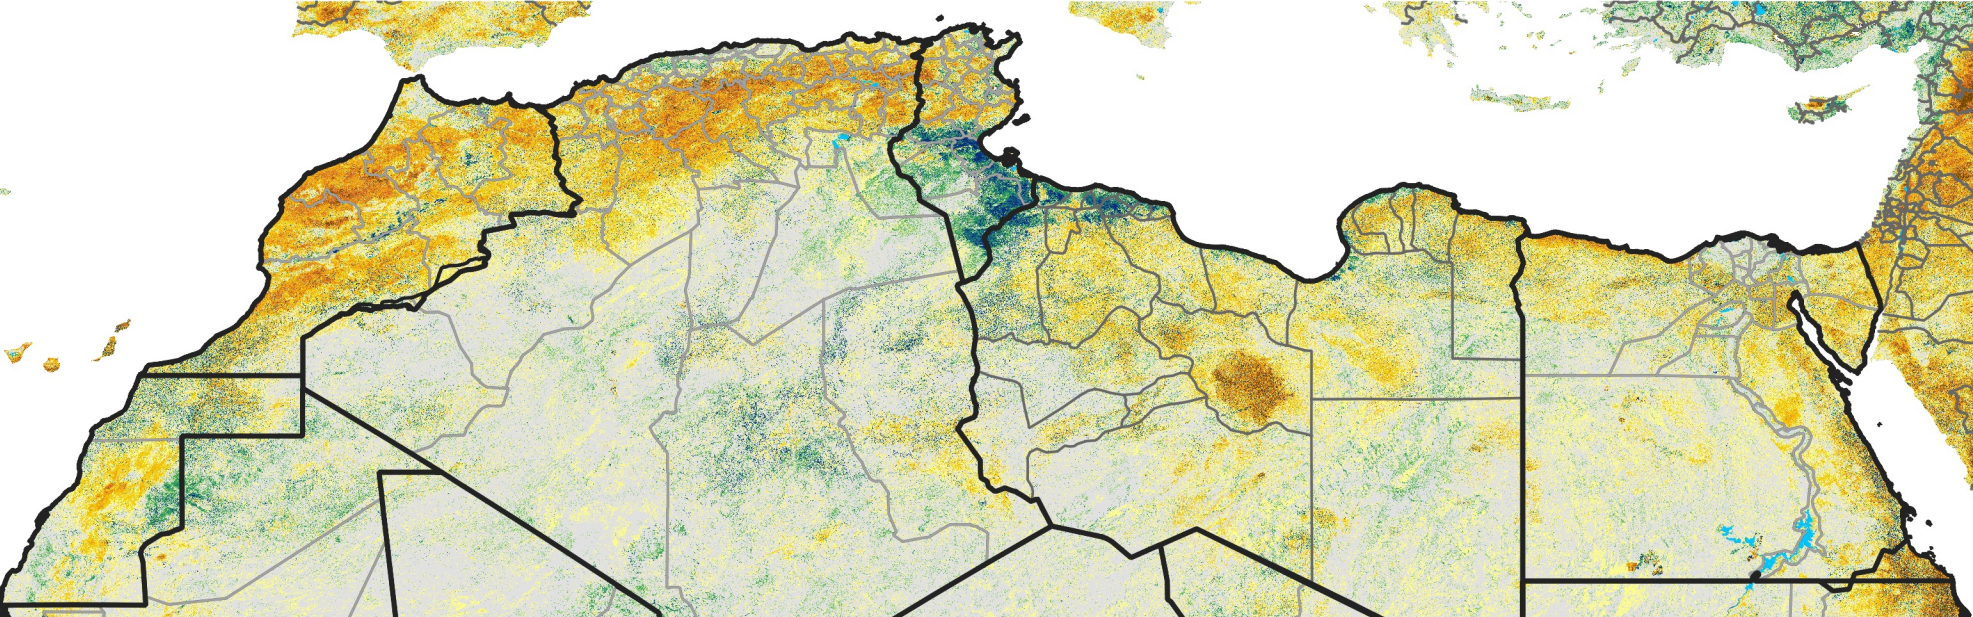

North Africa Percent of Mean NDVI

2017 / Mean (2012 - 2021)
Period 71 / Dec 16 - 25, 2017

Percent of Normal