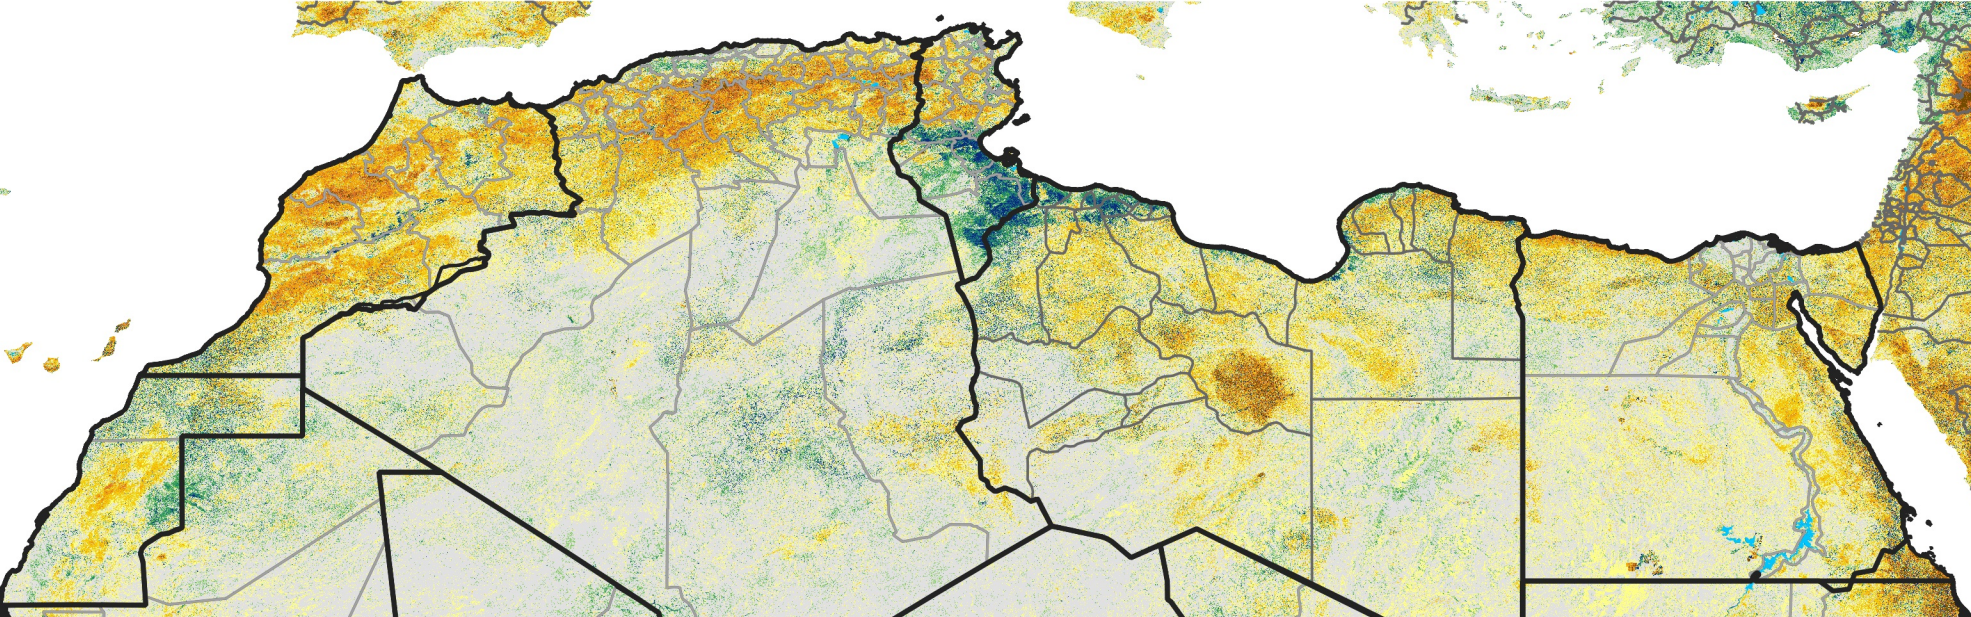

North Africa Percent of Mean NDVI

2017 / Mean (2012 - 2021)
Period 72 / Dec 21 - 31, 2017

Percent of Normal