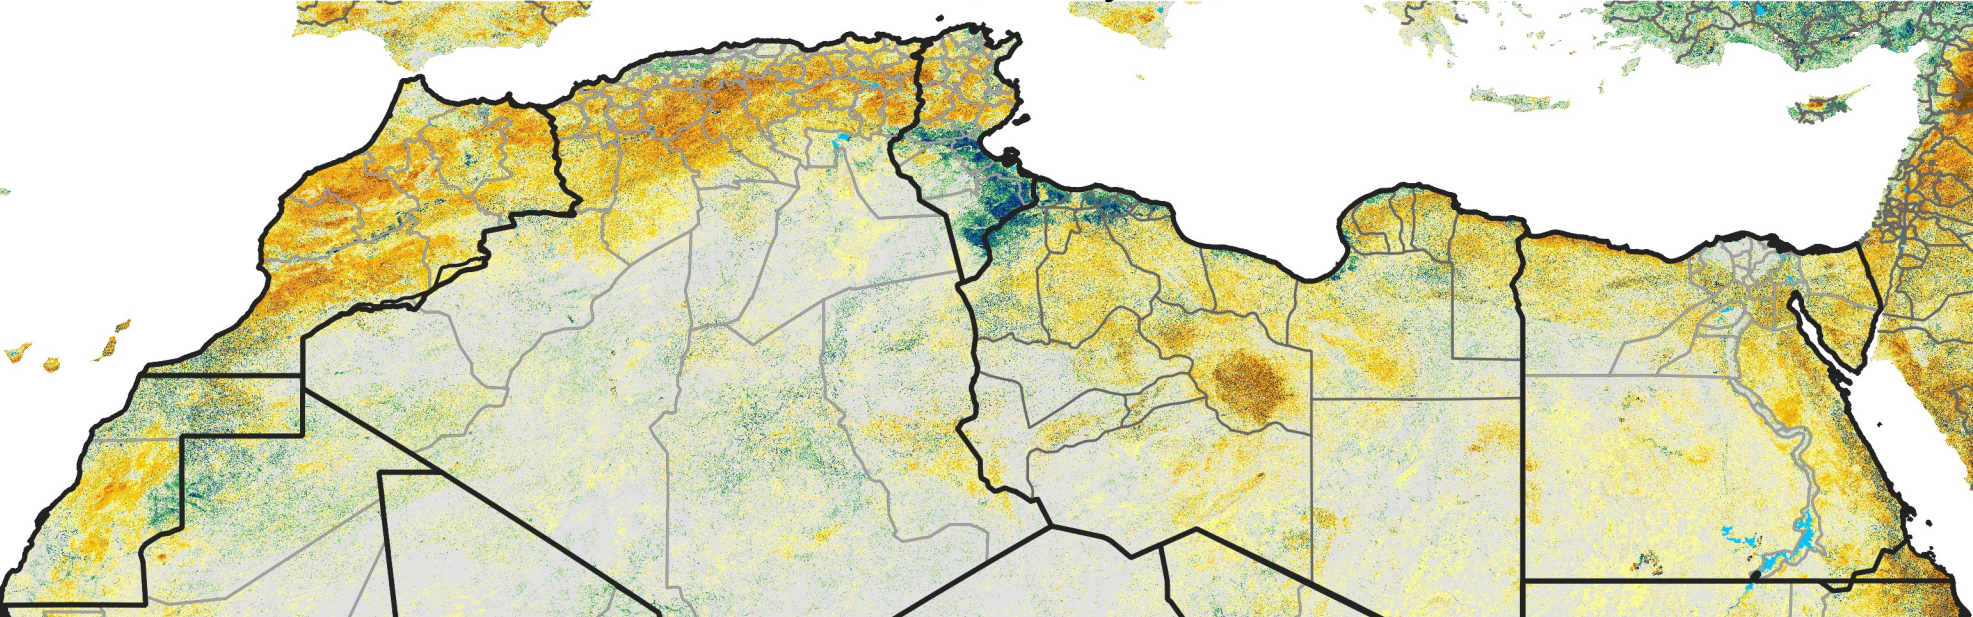

North Africa Percent of Mean NDVI

2018 / Mean (2012 - 2021)
Period 01 / Dec 26, 2017 - Jan 05, 2018

Percent of Normal