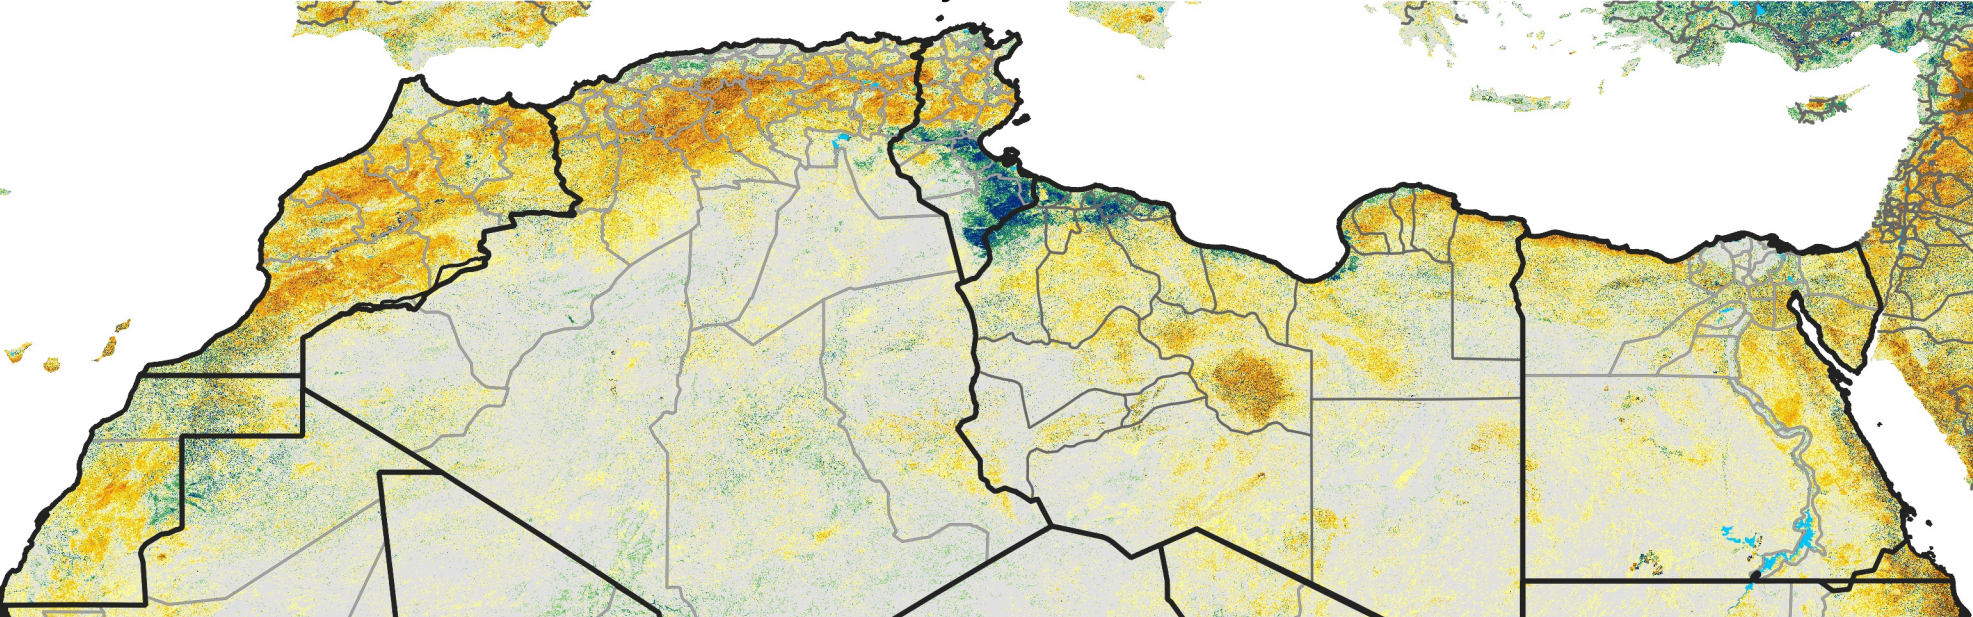

North Africa Percent of Mean NDVI

2018 / Mean (2012 - 2021)

Period 03 / Jan 06 - 15, 2018

Percent of Normal